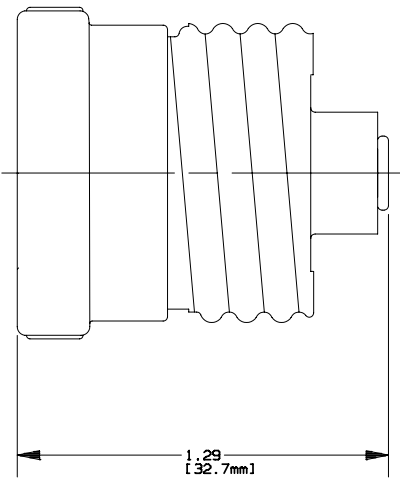

REV	DATE	ECO	DESCRIPTION	BY	CK	APP
-	7/13/11	NA	INITIAL RELEASE	GDR		(SEE ECO)

MERSEN USA NEWBURYPORT-MA. LLC
374 MERRIMAC STREET
NEWBURYPORT, MA 01950

TYPE "P" NON-TIME DELAY

OUTLINE DIMENSIONS
NOT TO BE USED FOR PRODUCTION

GP(15-30)

15-30A 125VAC

701769

PRODUCT MANAGER

DESIGN ENGINEER

SIGN:
DATE:

SIGN:
DATE: