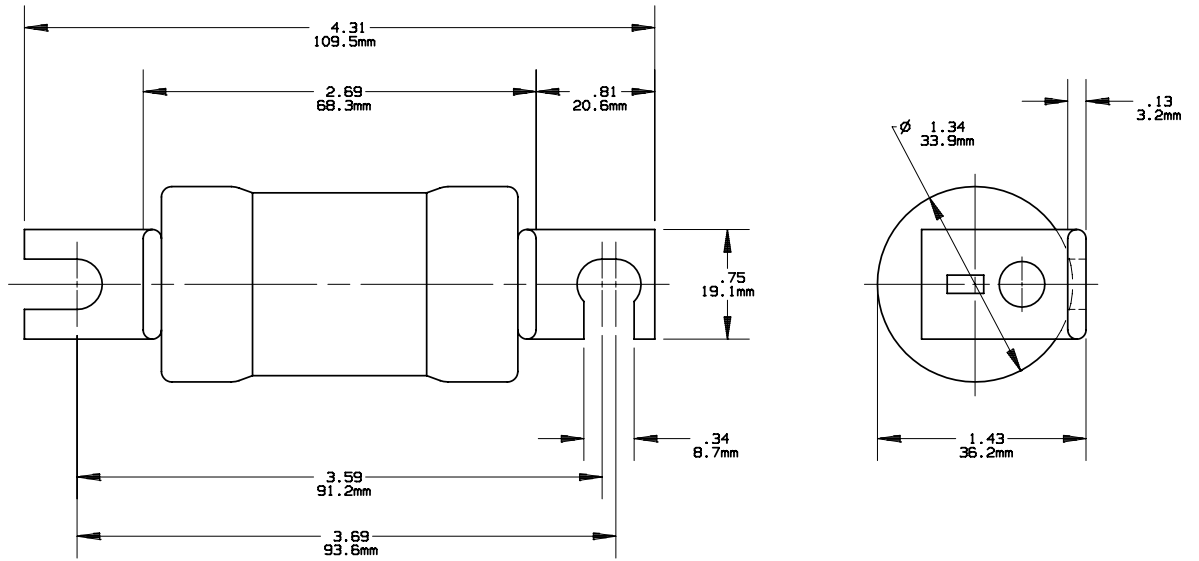

REV	DATE	ECO	DESCRIPTION	BY	CK	APP
-	12/01/10	NA	INITIAL RELEASE	GDR	NA	NA

MERSEN USA NEWBURYPORT-MA, LLC
 374 MERRIMAC STREET
 NEWBURYPORT, MA 01950

FES(80-100)
 CLASS C FORM II
 80-100A 600VAC.460VDC

OUTLINE DIMENSIONS
 NOT TO BE USED FOR PRODUCTION

701592

PRODUCT MANAGER
 SIGN:
 DATE:

DESIGN ENGINEER
 SIGN:
 DATE: