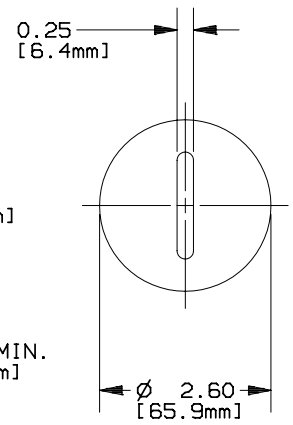

REV	DATE	ECO	DESCRIPTION	BY	CK	APP
-	9-2-10	NA	INITIAL RELEASE	LDB	NA	NA

MERSEN USA NEWBURYPORT-MA, LLC
374 MERRIMAC STREET
NEWBURYPORT, MA 01950

CRS(225-400)

OUTLINE DIMENSIONS
NOT TO BE USED FOR PRODUCTION

DUAL ELEMENT, TIME DELAY

701555

225-400A 600V

PRODUCT MANAGER

DESIGN ENGINEER

SIGN:
DATE:

SIGN:
DATE: