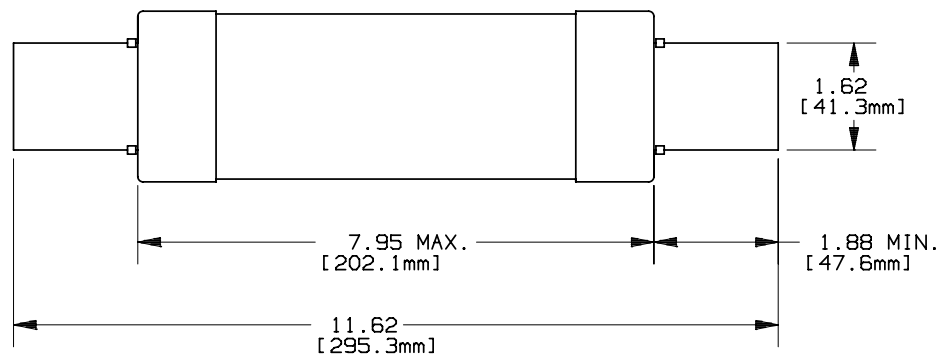

REV	DATE	ECO	DESCRIPTION	BY	CK	APP
-	9-2-10	NA	INITIAL RELEASE	LDB	NA	NA

MERSEN USA NEWBURYPORT-MA, LLC
374 MERRIMAC STREET
NEWBURYPORT, MA 01950

CRS(225-400)

OUTLINE DIMENSIONS
NOT TO BE USED FOR PRODUCTION

DUAL ELEMENT, TIME DELAY

701555

225-400A 600V

PRODUCT MANAGER

DESIGN ENGINEER

SIGN:
DATE:

SIGN:
DATE: