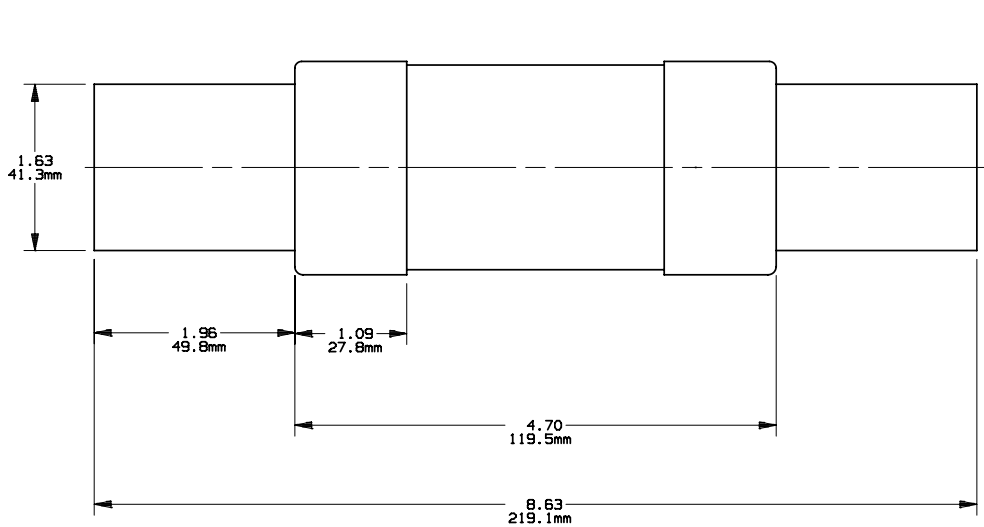

REV	DATE	ECO	DESCRIPTION	BY	CK	APP
-	11/20/07	NA	INITIAL RELEASE	JMM	NA	NA

MERSEN USA NEWBURYPORT-MA, LLC
 374 MERRIMAC STREET
 NEWBURYPORT, MA 01950

OT(225-400)
 CLASS K5: ONE-TIME FUSE
 225-400A 250V

OUTLINE DIMENSIONS
 NOT TO BE USED FOR PRODUCTION

701416

PRODUCT MANAGER
 SIGN:
 DATE:

DESIGN ENGINEER
 SIGN:
 DATE: