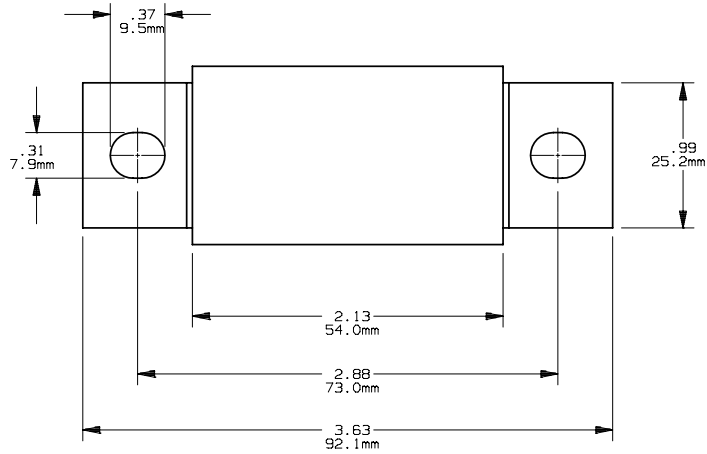

REV	DATE	ECO	DESCRIPTION	BY	CK	APP
C	1-24-06	NA	REDRAWN-WAS ON 14043 REV B	LDB	NA	NA

MERSEN USA NEWBURYPORT-MA, LLC
374 MERRIMAC STREET
NEWBURYPORT, MA 01950

A50P(125-200)-4

OUTLINE DIMENSIONS
NOT TO BE USED FOR PRODUCTION

FORM 101

PRODUCT MANAGER

DESIGN ENGINEER

125-200A 500V

SIGN:
DATE:

SIGN:
DATE:

701253