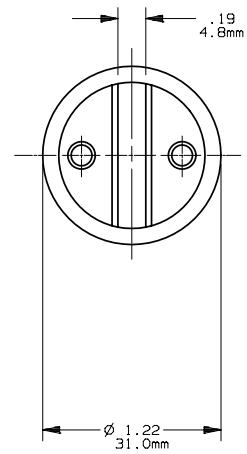

REV	DATE	ECO	DESCRIPTION	BY	CK	APP
C	1-24-06	NA	REDRAWN-WAS ON 14043 REV B	LDB	NA	NA

MERSEN USA NEWBURYPORT-MA, LLC
374 MERRIMAC STREET
NEWBURYPORT, MA 01950

A50P(125-200)-4

OUTLINE DIMENSIONS
NOT TO BE USED FOR PRODUCTION

FORM 101

PRODUCT MANAGER

DESIGN ENGINEER

125-200A 500V

SIGN:
DATE:

SIGN:
DATE:

701253