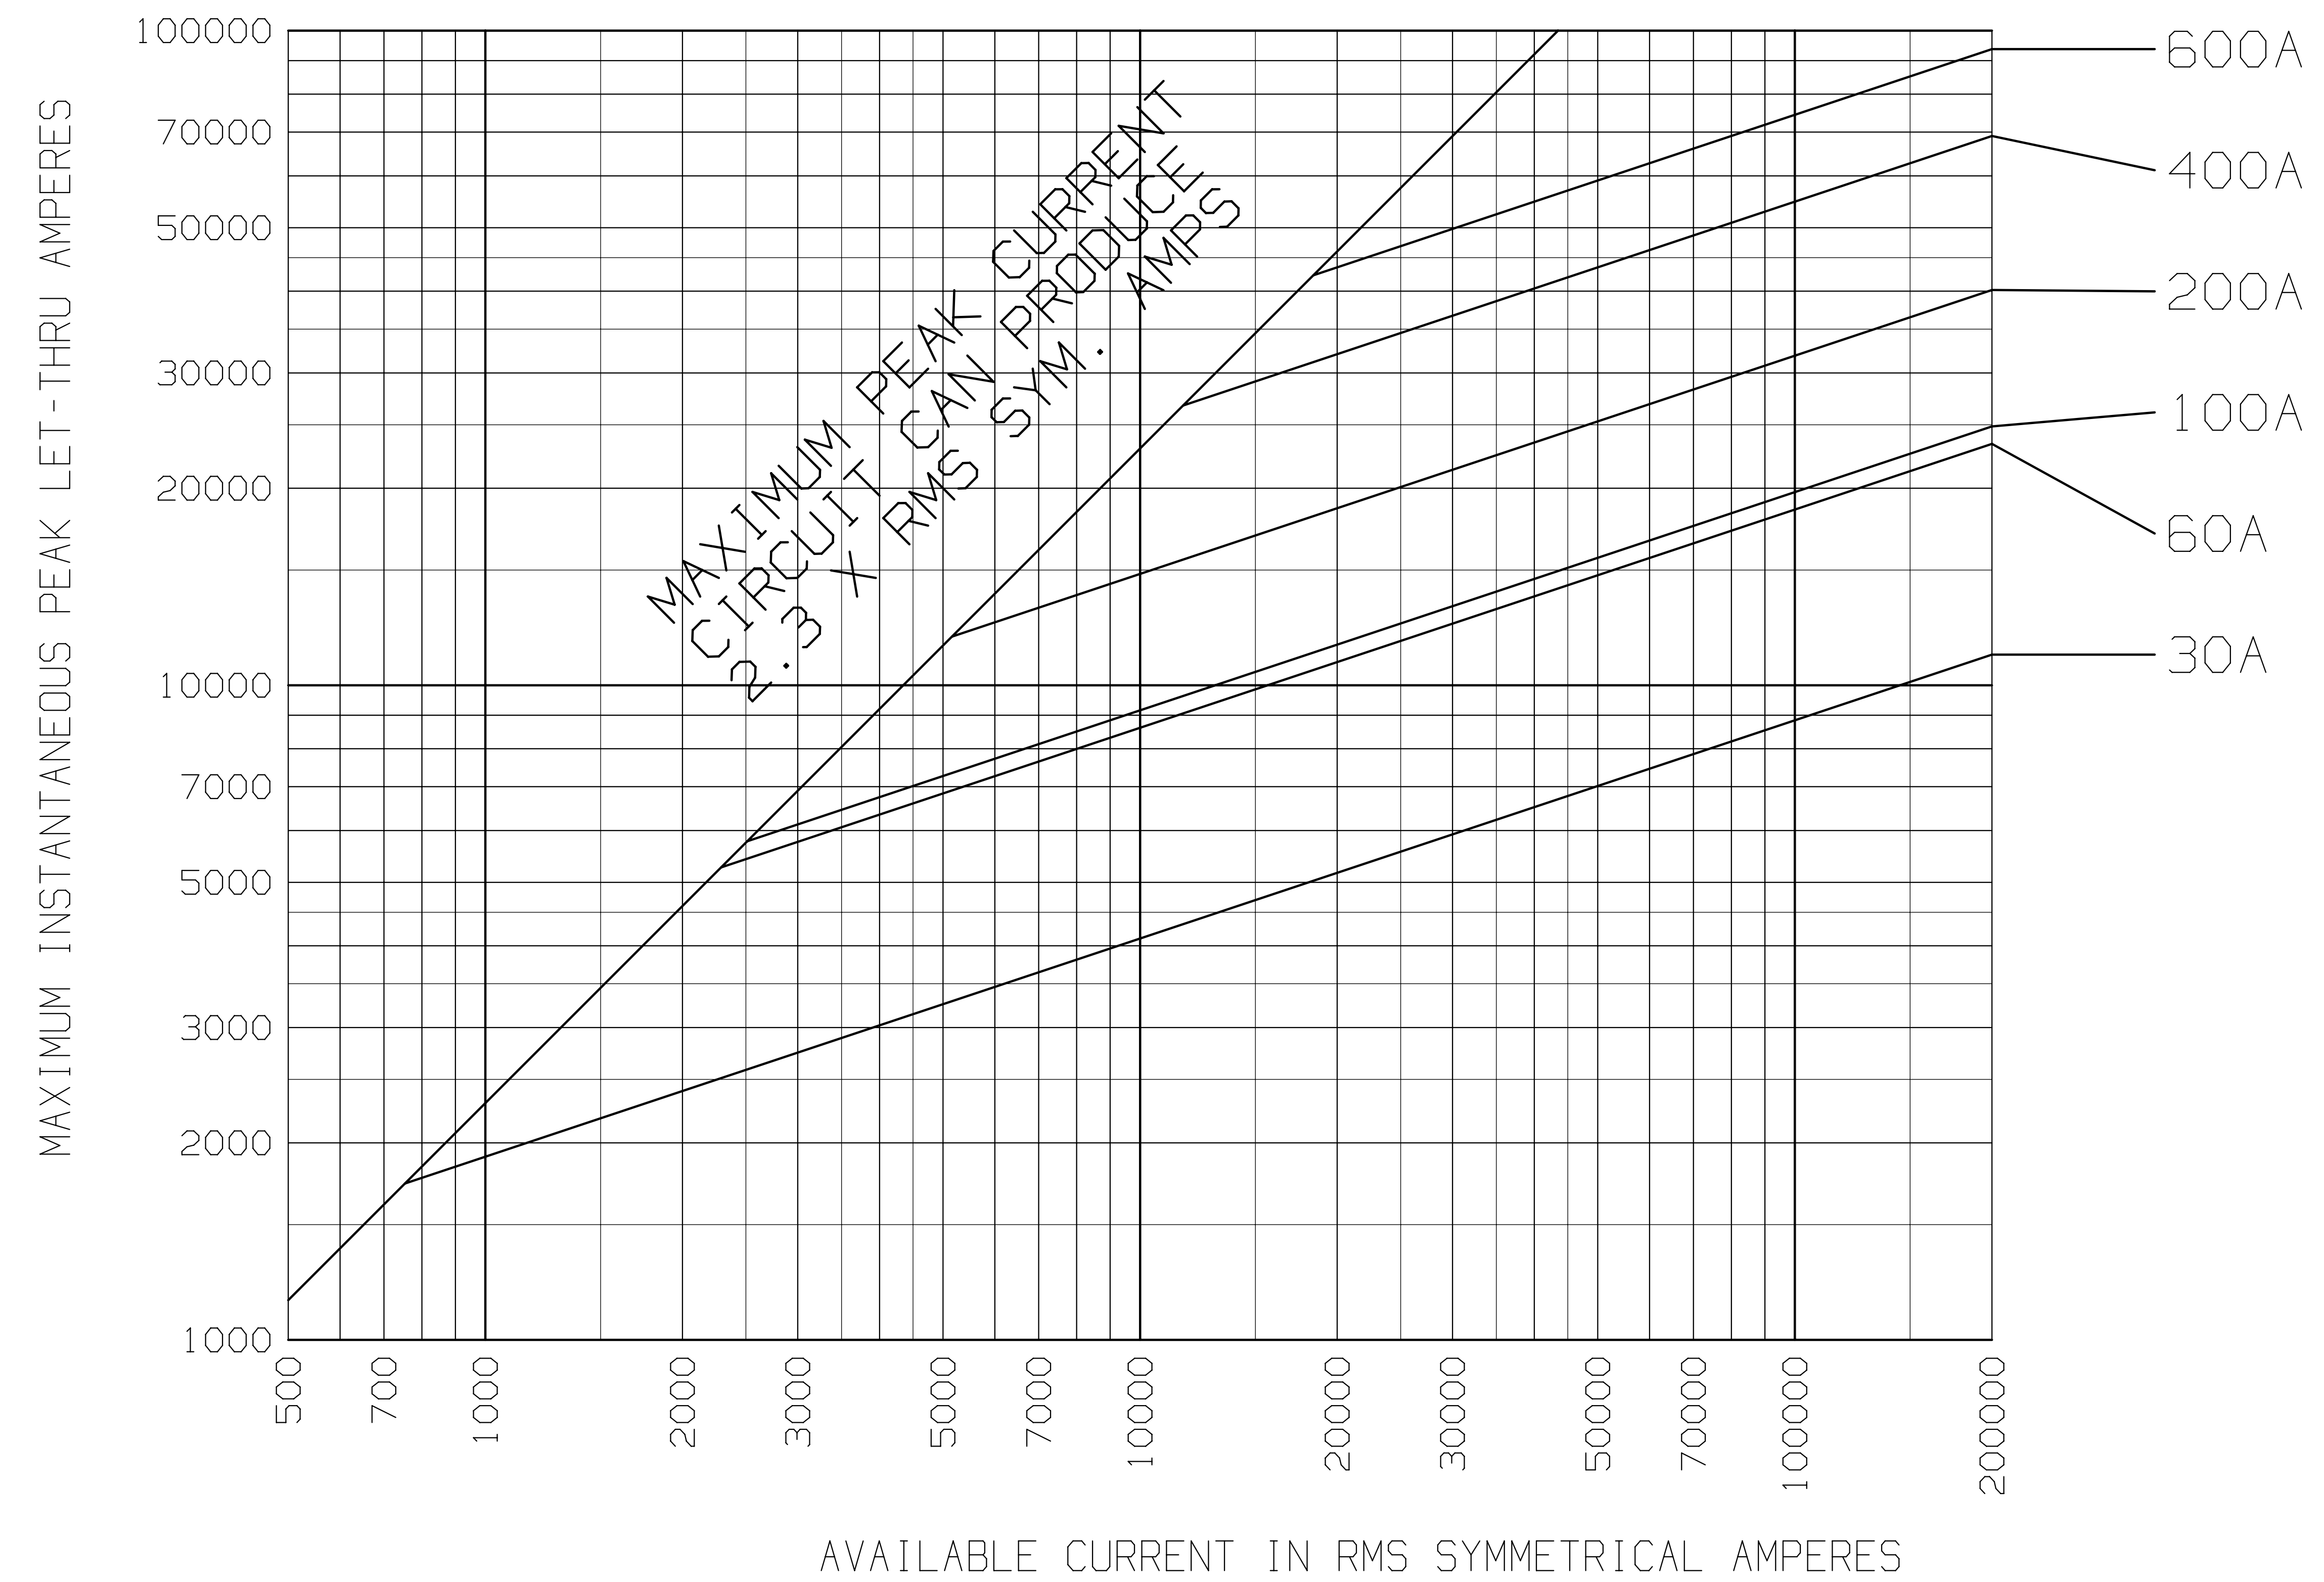

TRIONIC, CLASS RK5 TIME DELAY FUSE  
 PEAK LET THRU CURRENT DATA  
 30-600 AMPS 250 VOLTS  
 CAT. NO. TR(AMP RATING)R(ID)  
 MERSEN USA NEWBURYPORT-MA, LLC  
 NEWBURYPORT, MA 01950

7669

CONTROL NO.: 1259  
 REV.: G  
 FOLDER NO.: 38  
 DATE: 12-30-09