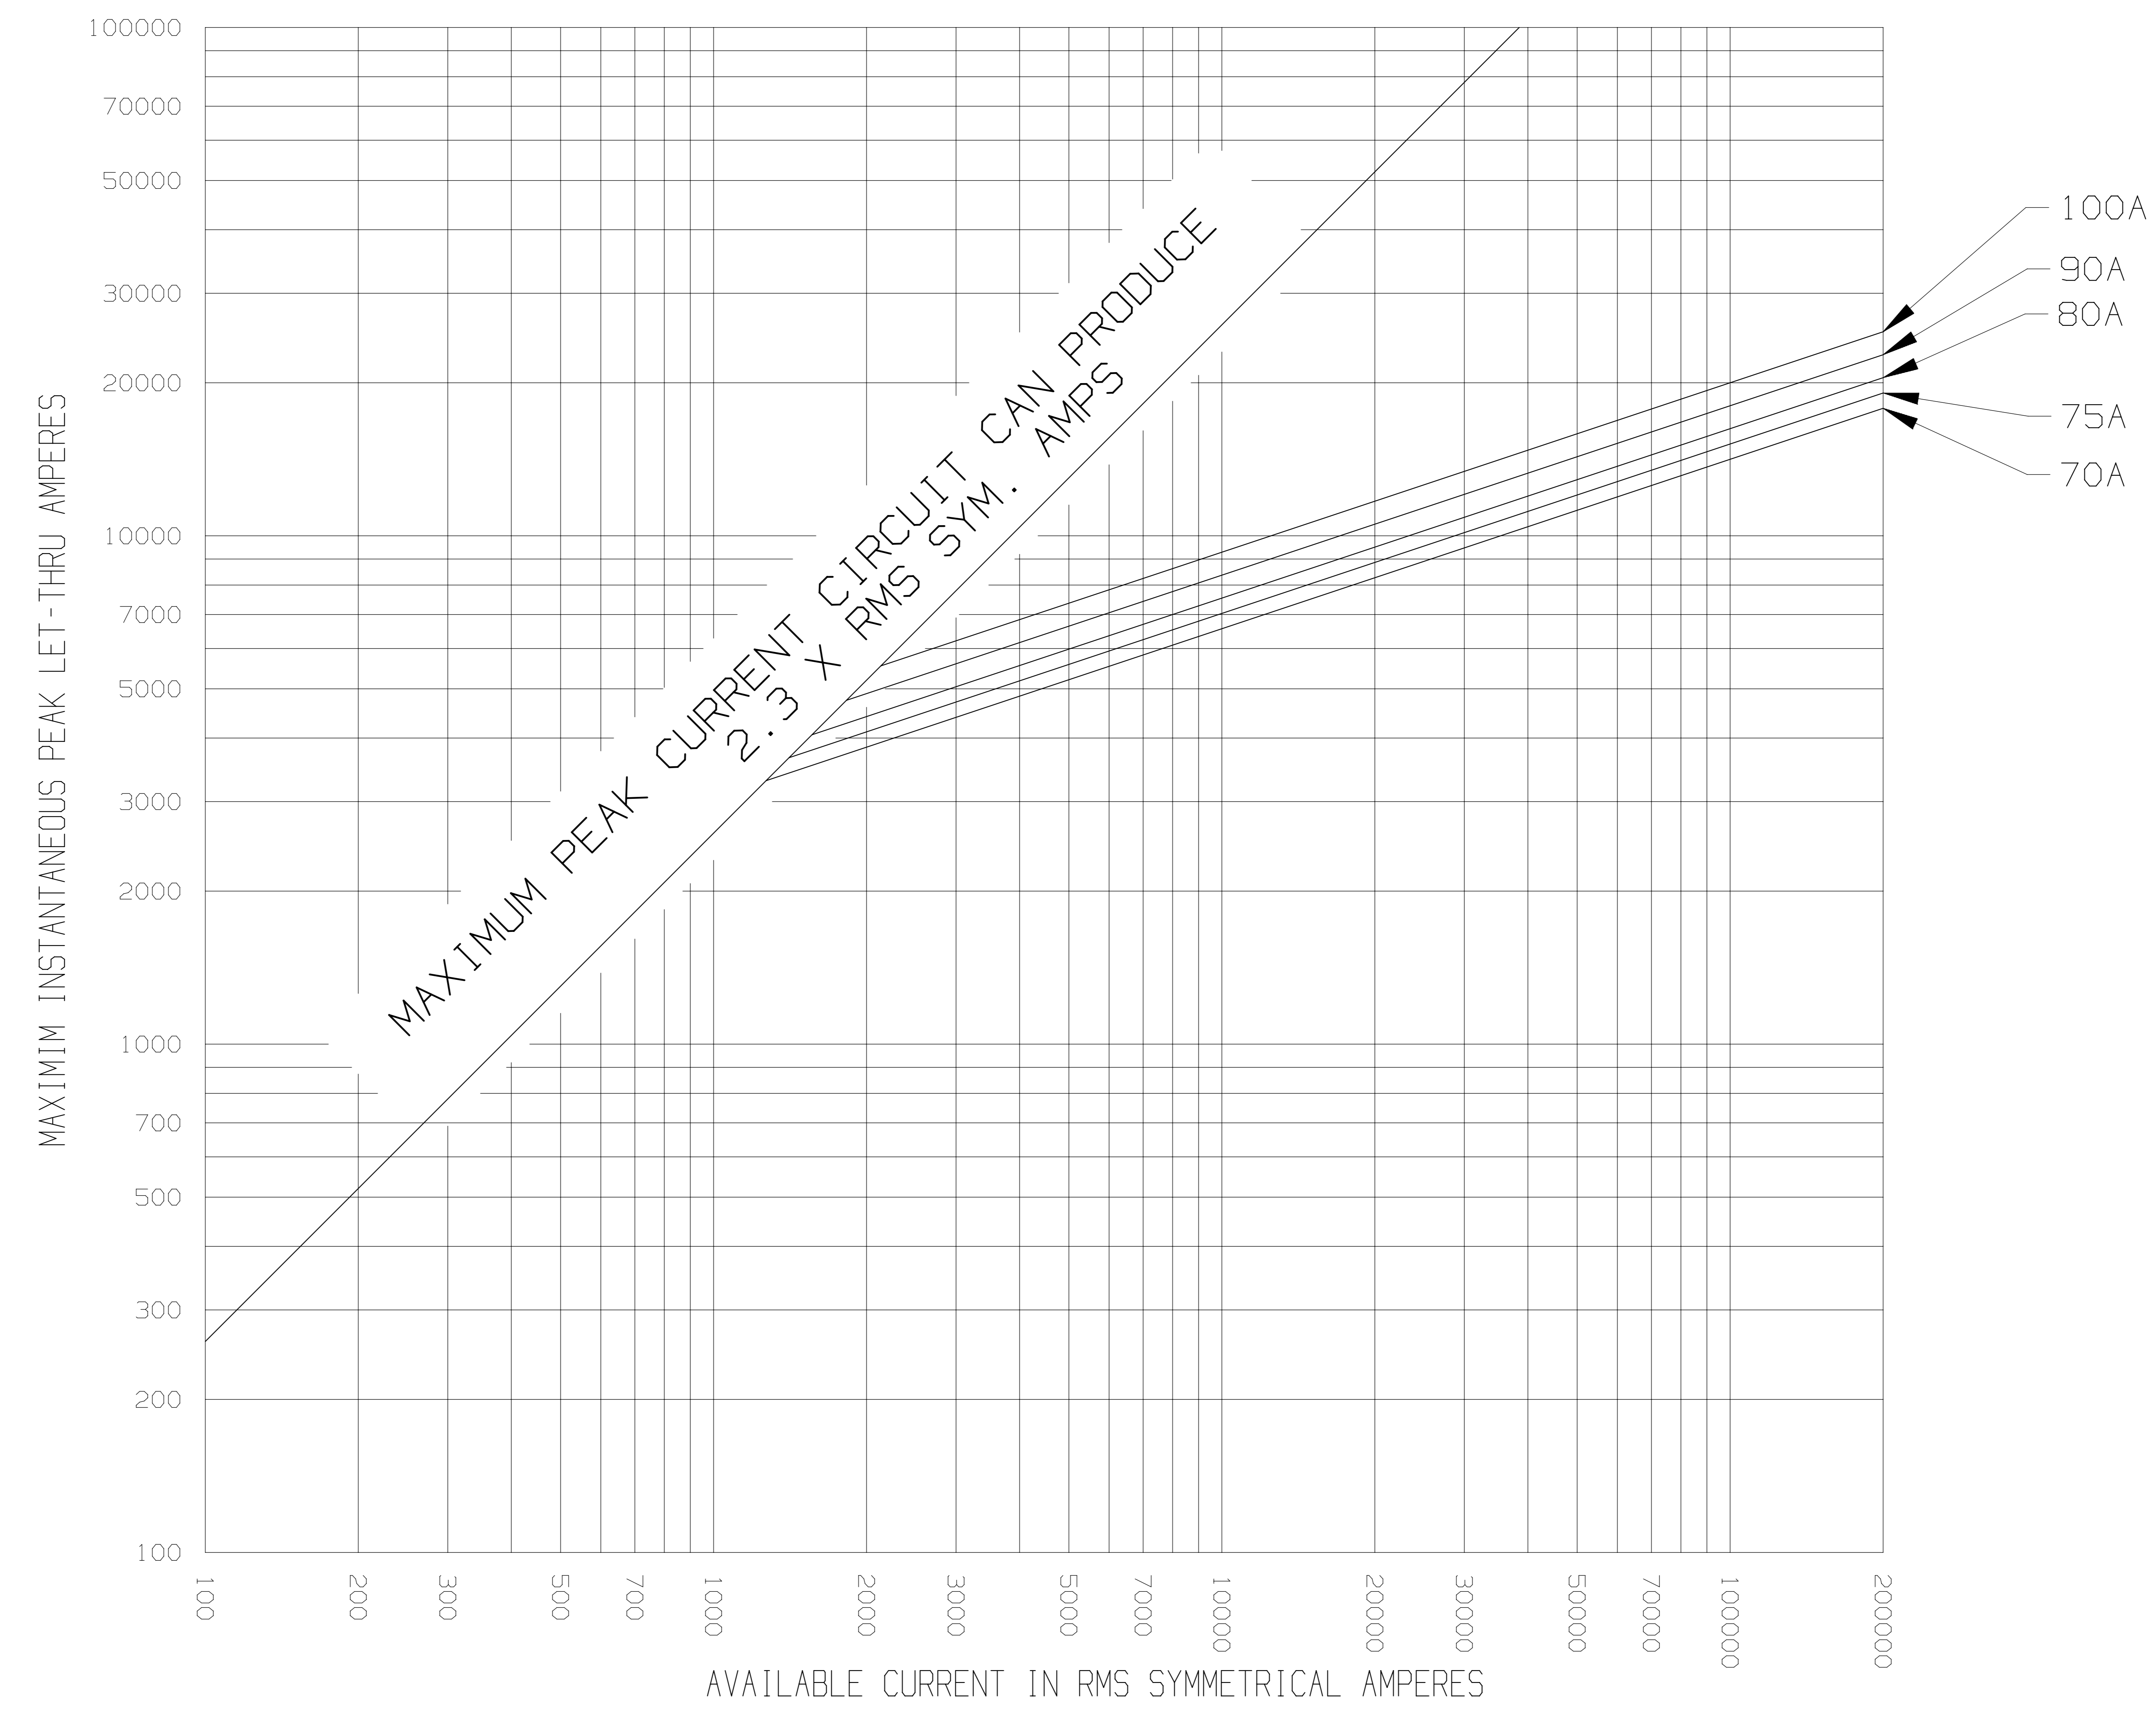

TRI-ONIC DUAL ELEMENT FUSE
 CLASS RK5
 PEAK LET-THRU CURRENT DATA
 70-100 AMPS 600 VOLTS
 CAT. NO. TRS(AMP RATING)R(ID)
 MERSEN USA NEWBURYPORT-MA, LLC
 NEWBURYPORT, MA 01950

720001

CONTROL NO.: 1261
 REV.: A
 FOLDER NO.: 38
 DATE: 12-17-09