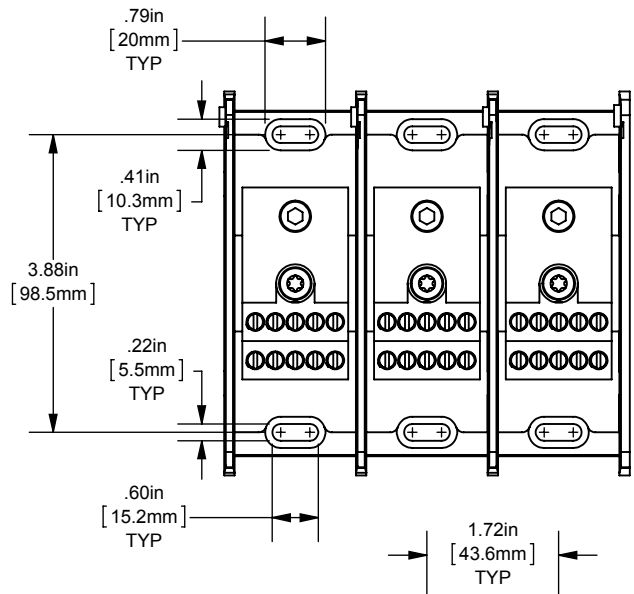

REV.	DATE	ECO	DESCRIPTION	BY	CK	APP
-	8/26/2013	N/A	INITIAL RELEASE	GDR	N/A	N/A

BACK VIEW
ADDER
(MPDB67590)
SHOWN

DIMENSIONS IN [ ] ARE MILLIMETERS

MERSEN USA NEWBURYPORT-MA, LLC
374 MERRIMAC STREET
NEWBURYPORT, MA 01950

MPDB(67590,67591,67592,67593)

PDB 1-3,ADDER ALUMINUM INTERMEDIATE

(1) 2/0-14 X (10) 6-14

OUTLINE DIMENSIONS
NOT TO BE USED FOR PRODUCTION

701964

PRODUCT MANAGER
SIGN:
DATE:

DESIGN ENGINEER
SIGN:
DATE: (SEE ECO)