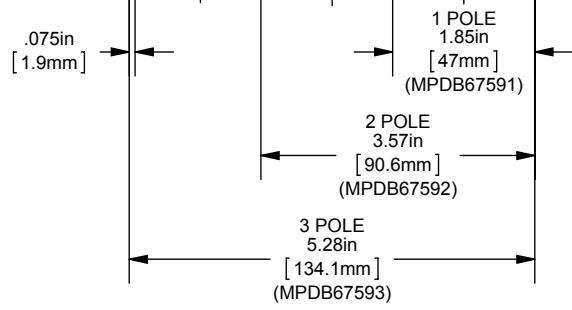

REV.	DATE	ECO	DESCRIPTION	BY	CK	APP
-	8/26/2013	N/A	INITIAL RELEASE	GDR	N/A	N/A

BACK VIEW
ADDER
(MPDB67590)
SHOWN

DIMENSIONS IN [ ] ARE MILLIMETERS

MERSEN USA NEWBURYPORT-MA, LLC
374 MERRIMAC STREET
NEWBURYPORT, MA 01950

MPDB(67590,67591,67592,67593)

PDB 1-3,ADDER ALUMINUM INTERMEDIATE

(1) 2/0-14 X (10) 6-14

OUTLINE DIMENSIONS
NOT TO BE USED FOR PRODUCTION

701964

PRODUCT MANAGER
SIGN:
DATE:

DESIGN ENGINEER
SIGN:
DATE: (SEE ECO)