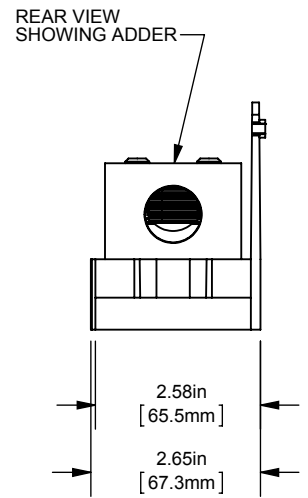

REV.	DATE	ECO	DESCRIPTION	BY	CK	APP
-	8/13/2013	NA	INITIAL RELEASE	LDB	NA	NA

DIMENSIONS IN [ ] ARE MILLIMETERS

MERSEN USA NEWBURYPORT-MA, LLC
374 MERRIMAC STREET
NEWBURYPORT, MA 01950

MPDB6927(0, 1, 2, 3)

PDB- ADDER, 1 TO 3 POLE

(1) 500-4 X (2) 3/8-16x1 STUD ALUMINUM

OUTLINE DIMENSIONS
NOT TO BE USED FOR PRODUCTION

701921

PRODUCT MANAGER
SIGN:
DATE:

DESIGN ENGINEER
SIGN:
DATE: