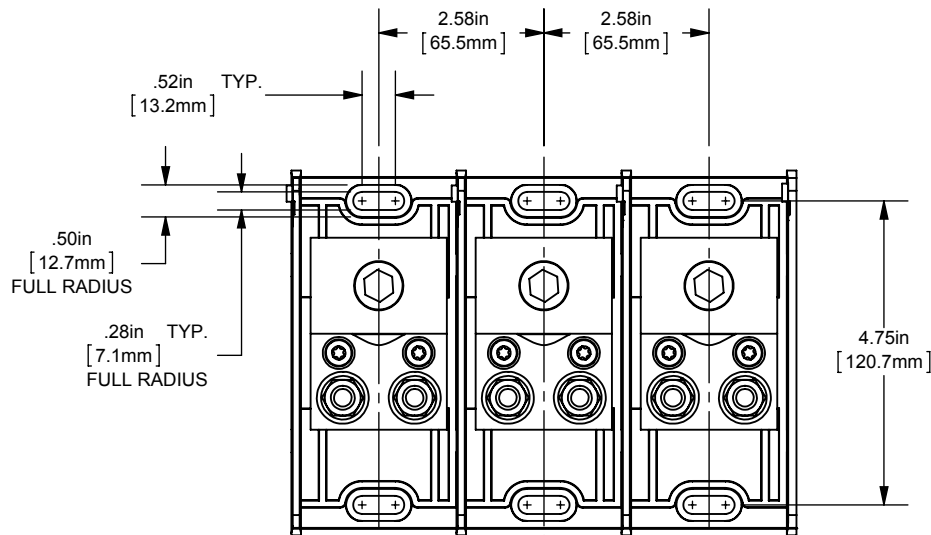

REV.	DATE	ECO	DESCRIPTION	BY	CK	APP
-	8/13/2013	NA	INITIAL RELEASE	LDB	NA	NA

DIMENSIONS IN [ ] ARE MILLIMETERS

MERSEN USA NEWBURYPORT-MA, LLC
374 MERRIMAC STREET
NEWBURYPORT, MA 01950

MPDB6927(0, 1, 2, 3)

PDB- ADDER, 1 TO 3 POLE

(1) 500-4 X (2) 3/8-16x1 STUD ALUMINUM

OUTLINE DIMENSIONS
NOT TO BE USED FOR PRODUCTION

701921

PRODUCT MANAGER
SIGN:
DATE:

DESIGN ENGINEER
SIGN:
DATE: