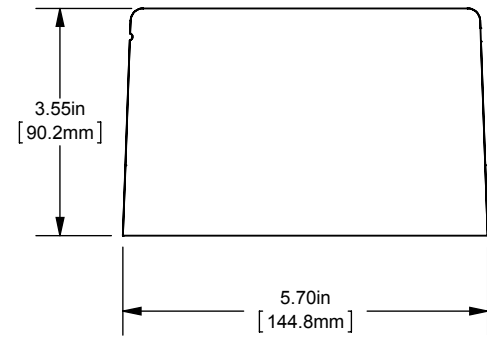

REV.	DATE	ECO	DESCRIPTION	BY	CK	APP
-	8/13/2013	NA	INITIAL RELEASE	LDB	NA	NA

DIMENSIONS IN [ ] ARE MILLIMETERS

MERSEN USA NEWBURYPORT-MA, LLC
374 MERRIMAC STREET
NEWBURYPORT, MA 01950

MPDB6927(0, 1, 2, 3)

PDB- ADDER, 1 TO 3 POLE

(1) 500-4 X (2) 3/8-16x1 STUD ALUMINUM

OUTLINE DIMENSIONS
NOT TO BE USED FOR PRODUCTION

701921

PRODUCT MANAGER
SIGN:
DATE:

DESIGN ENGINEER
SIGN:
DATE: