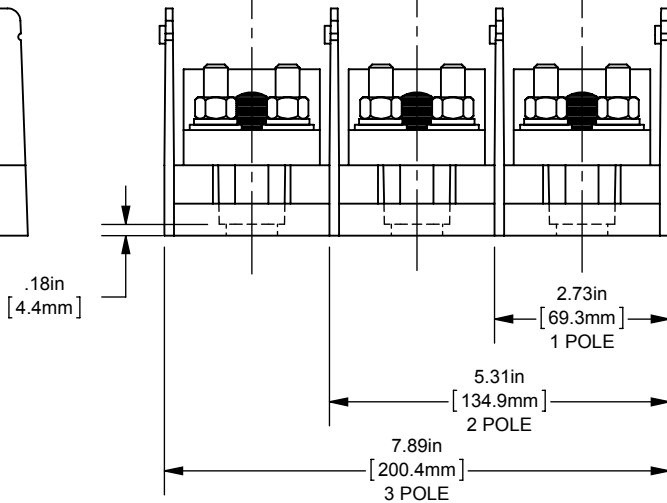

REV.	DATE	ECO	DESCRIPTION	BY	CK	APP
-	8/13/2013	NA	INITIAL RELEASE	LDB	NA	NA

DIMENSIONS IN [ ] ARE MILLIMETERS

MERSEN USA NEWBURYPORT-MA, LLC
374 MERRIMAC STREET
NEWBURYPORT, MA 01950

MPDB6927(0, 1, 2, 3)

PDB- ADDER, 1 TO 3 POLE

(1) 500-4 X (2) 3/8-16x1 STUD ALUMINUM

OUTLINE DIMENSIONS
NOT TO BE USED FOR PRODUCTION

701921

PRODUCT MANAGER
SIGN:
DATE:

DESIGN ENGINEER
SIGN:
DATE: