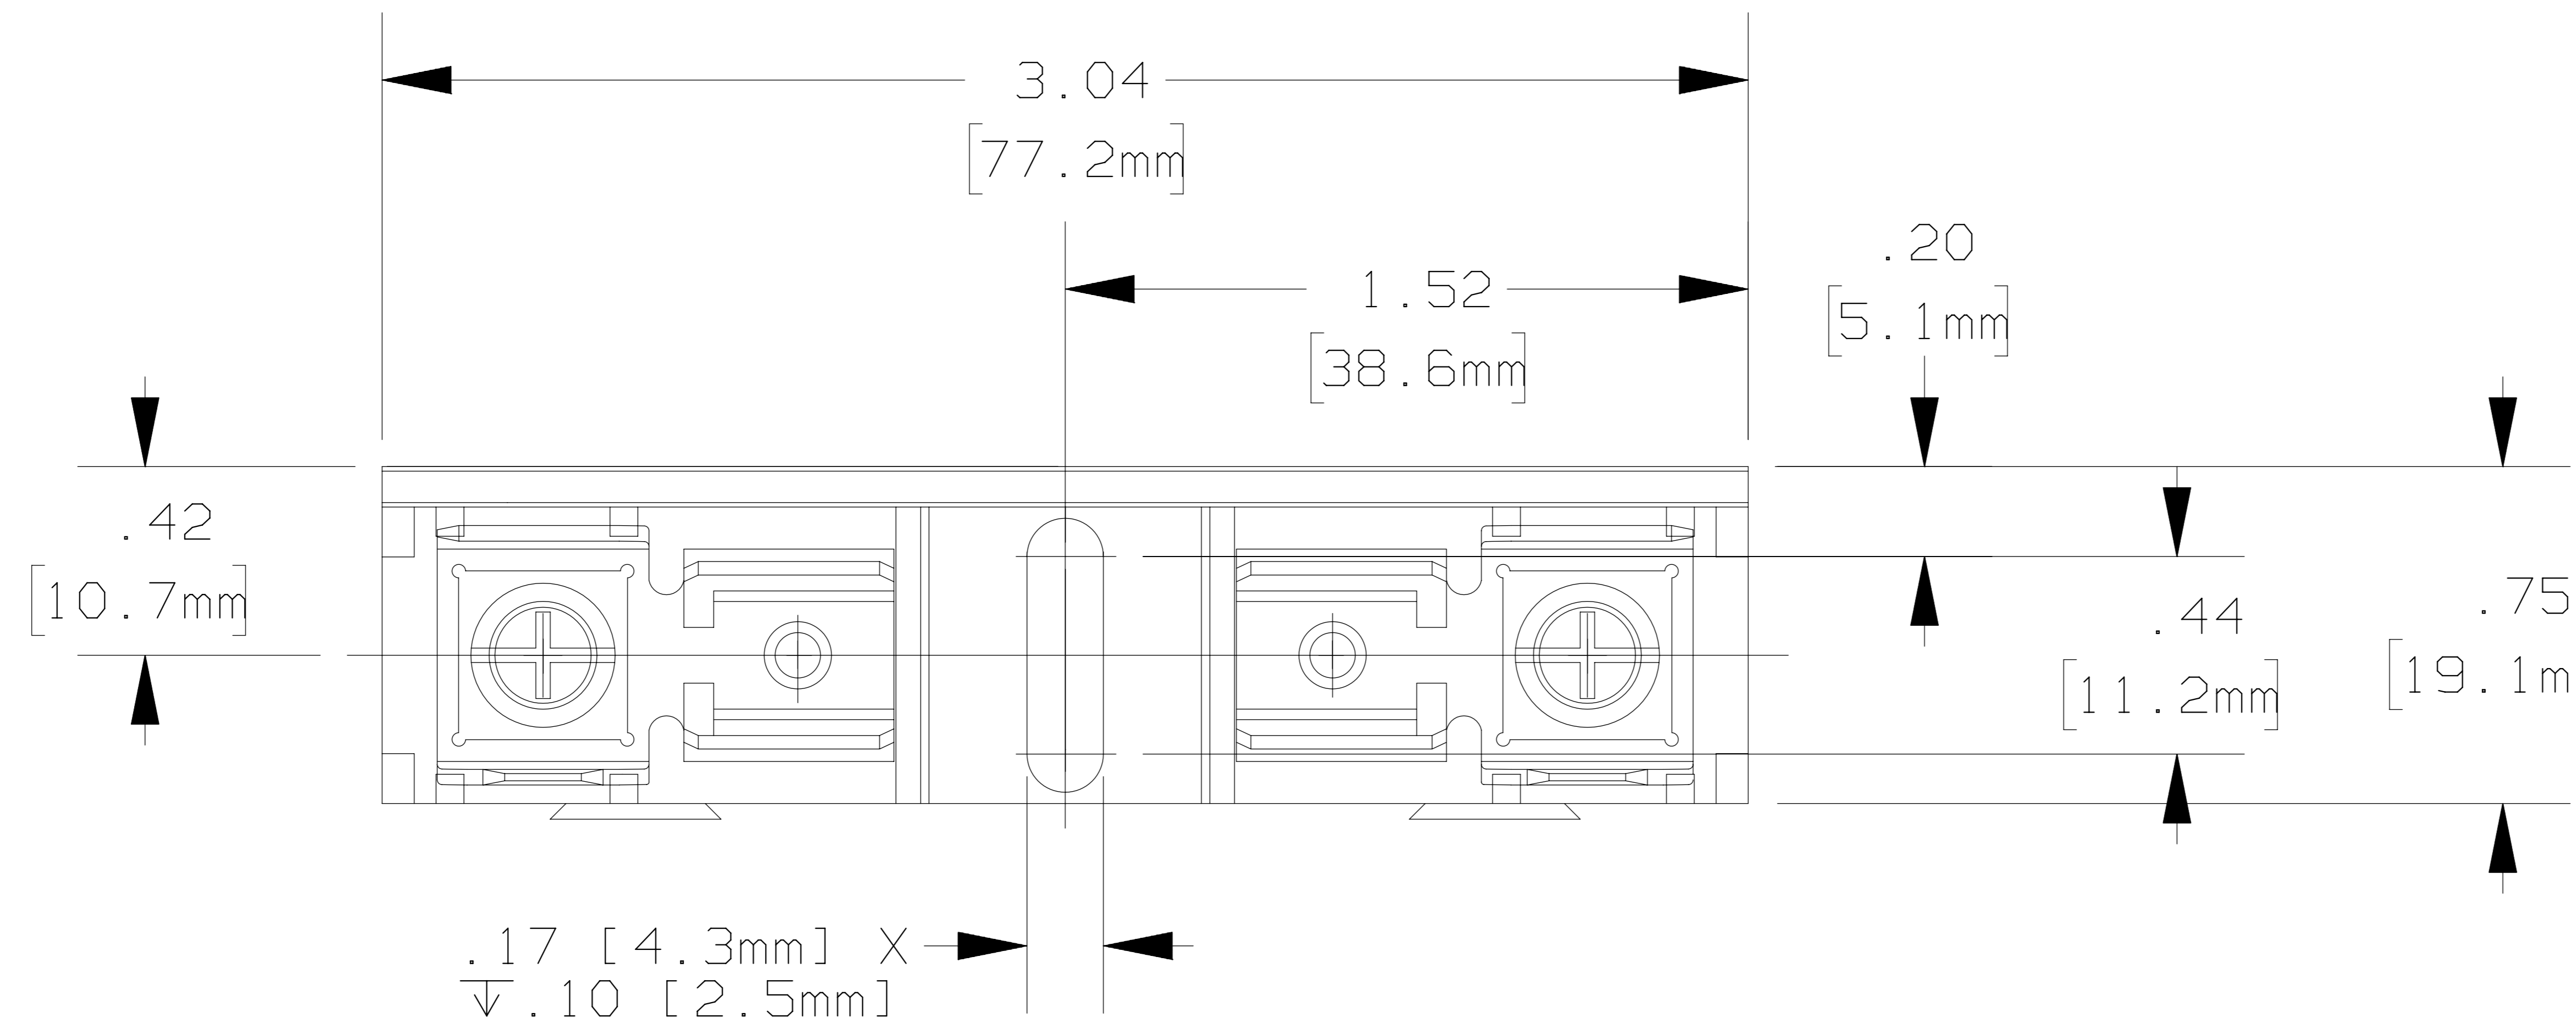

REV	DATE	ECO	DESCRIPTION	BY	CK	APP
-	9/13/11	NA	INITIAL RELEASE	GDR	NA	NA

MERSEN

MERSEN USA NEWBURYPORT-MA, LLC
374 MERRIMAC STREET
NEWBURYPORT, MA 01950

30310R

OUTLINE DIMENSIONS
NOT TO BE USED FOR PRODUCTION

PRODUCT MANAGER

DESIGN ENGINEER

CLASS CC FUSEHOLDER, ADDER

SIGN:
DATE:

SIGN:
DATE:

30A 600V

701800