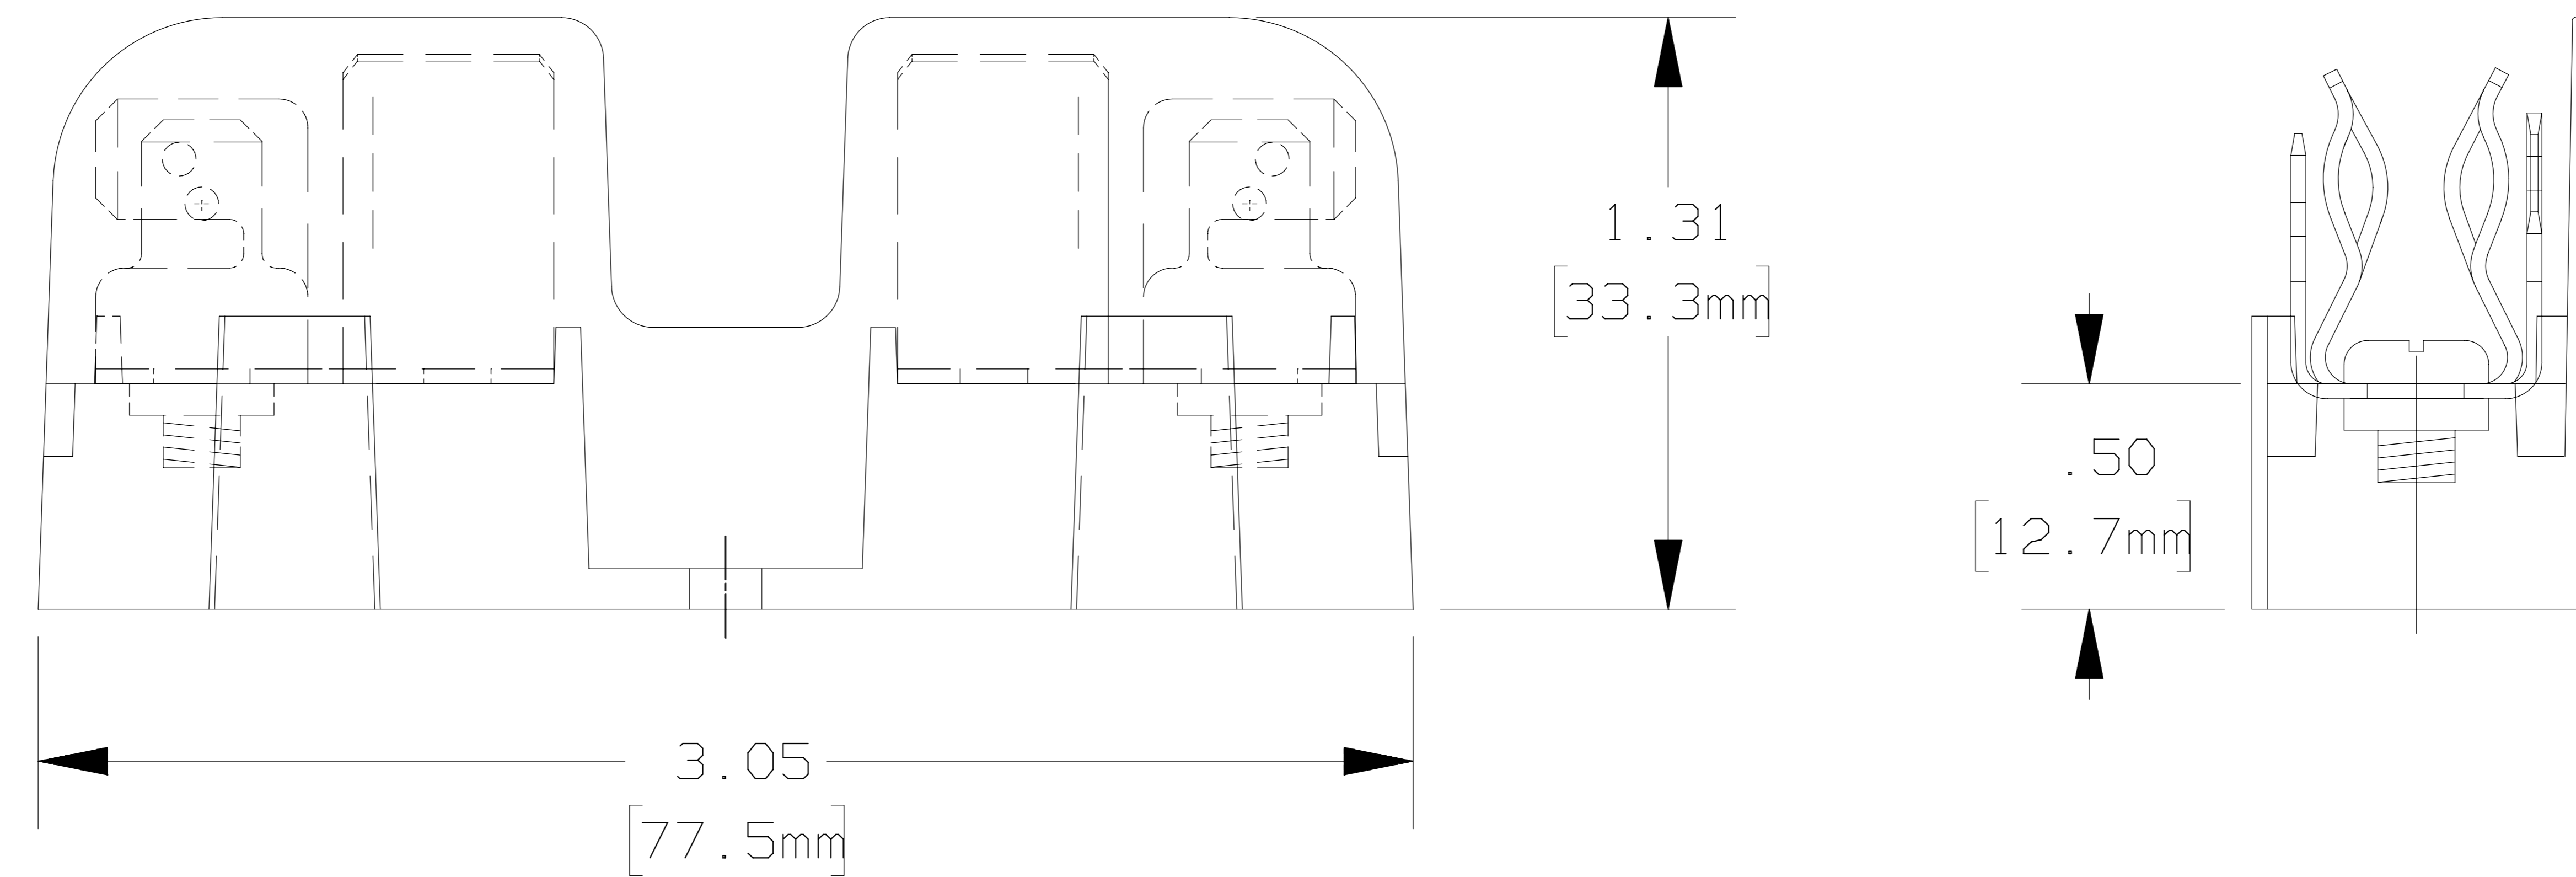

REV	DATE	ECO	DESCRIPTION	BY	CK	APP
-	9/13/11	NA	INITIAL RELEASE	GDR	NA	NA

MERSEN

MERSEN USA NEWBURYPORT-MA, LLC
374 MERRIMAC STREET
NEWBURYPORT, MA 01950

30310R

OUTLINE DIMENSIONS
NOT TO BE USED FOR PRODUCTION

PRODUCT MANAGER

DESIGN ENGINEER

CLASS CC FUSEHOLDER, ADDER

SIGN:
DATE:

SIGN:
DATE:

30A 600V

701800