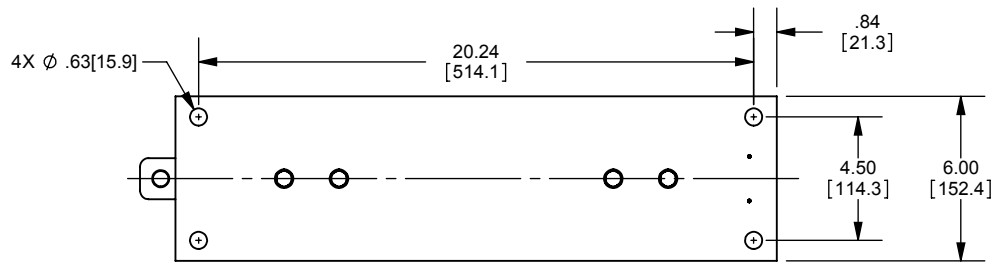

REV.	DATE	ECO	DESCRIPTION	BY	CK	APP
-	6/6/11	N/A	INITIAL RELEASE	RB	N/A	N/A

DIMENSIONS IN [] ARE MILLIMETERS

MERSEN USA NEWBURYPORT-MA, LLC
374 MERRIMAC STREET
NEWBURYPORT, MA 01950

9F61AEG205
FUSE DISCONNECT SWITCH
EK-3C
15.5kV MAX 95kV BIL

OUTLINE DIMENSIONS
NOT TO BE USED FOR PRODUCTION

701712

PRODUCT MANAGER

DESIGN ENGINEER

SIGN:

SIGN:

DATE:

DATE: