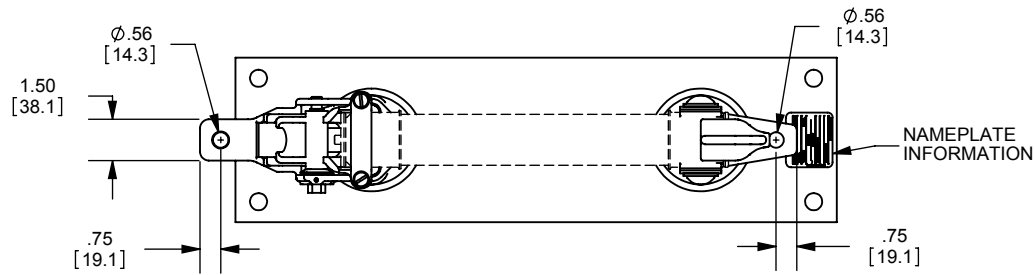

REV.	DATE	ECO	DESCRIPTION	BY	CK	APP
-	6/6/11	N/A	INITIAL RELEASE	RB	N/A	N/A

DIMENSIONS IN [] ARE MILLIMETERS

MERSEN USA NEWBURYPORT-MA, LLC
374 MERRIMAC STREET
NEWBURYPORT, MA 01950

9F61AEG205
FUSE DISCONNECT SWITCH
EK-3C
15.5kV MAX 95kV BIL

OUTLINE DIMENSIONS
NOT TO BE USED FOR PRODUCTION

701712

PRODUCT MANAGER

DESIGN ENGINEER

SIGN:

SIGN:

DATE:

DATE: