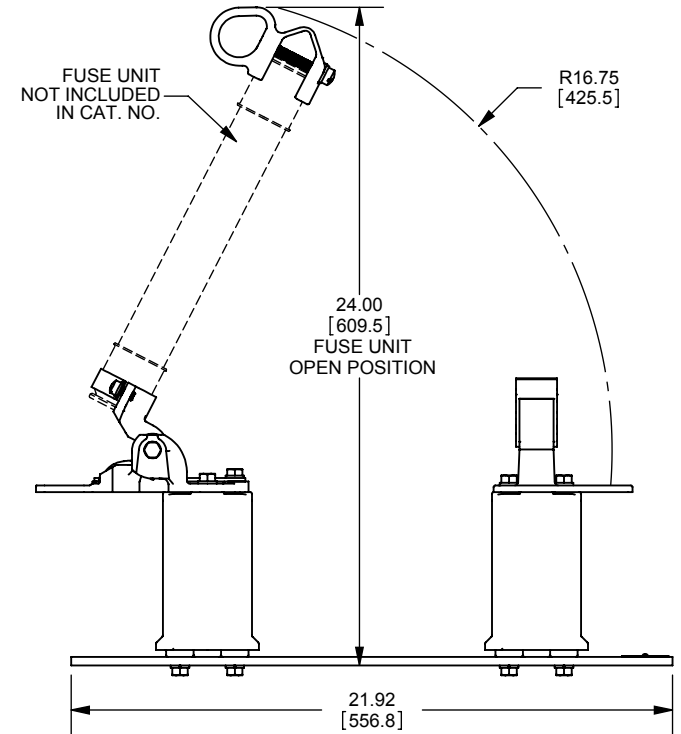

REV.	DATE	ECO	DESCRIPTION	BY	CK	APP
-	6/6/11	N/A	INITIAL RELEASE	RB	N/A	N/A

DIMENSIONS IN [] ARE MILLIMETERS

MERSEN USA NEWBURYPORT-MA, LLC
374 MERRIMAC STREET
NEWBURYPORT, MA 01950

9F61AEG205
FUSE DISCONNECT SWITCH
EK-3C
15.5kV MAX 95kV BIL

OUTLINE DIMENSIONS
NOT TO BE USED FOR PRODUCTION

701712

PRODUCT MANAGER

DESIGN ENGINEER

SIGN:

SIGN:

DATE:

DATE: