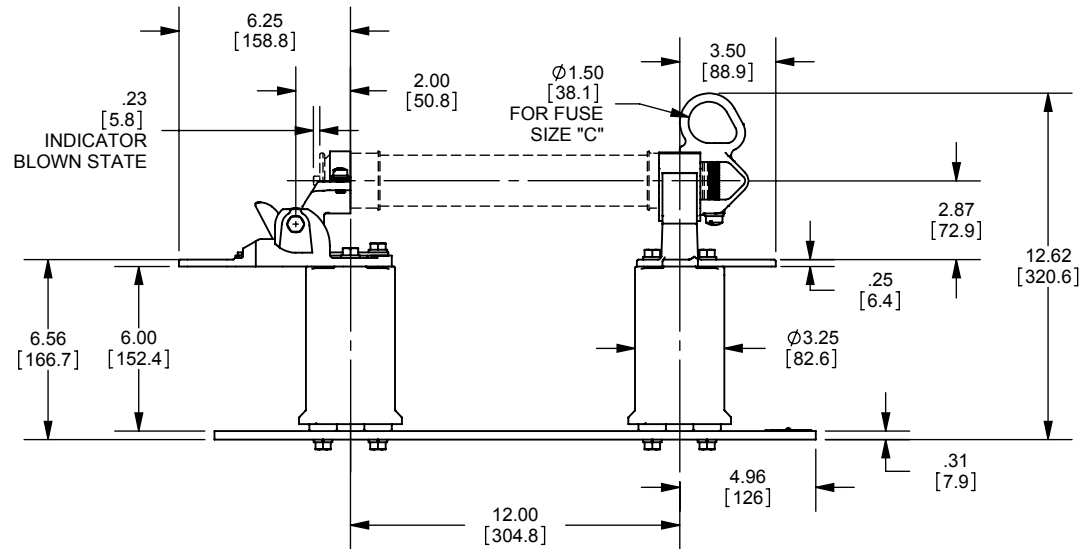

REV.	DATE	ECO	DESCRIPTION	BY	CK	APP
-	6/6/11	N/A	INITIAL RELEASE	RB	N/A	N/A

DIMENSIONS IN [] ARE MILLIMETERS

MERSEN USA NEWBURYPORT-MA, LLC
374 MERRIMAC STREET
NEWBURYPORT, MA 01950

9F61AEG205
FUSE DISCONNECT SWITCH
EK-3C
15.5kV MAX 95kV BIL

OUTLINE DIMENSIONS
NOT TO BE USED FOR PRODUCTION

701712

PRODUCT MANAGER

DESIGN ENGINEER

SIGN:

SIGN:

DATE:

DATE: