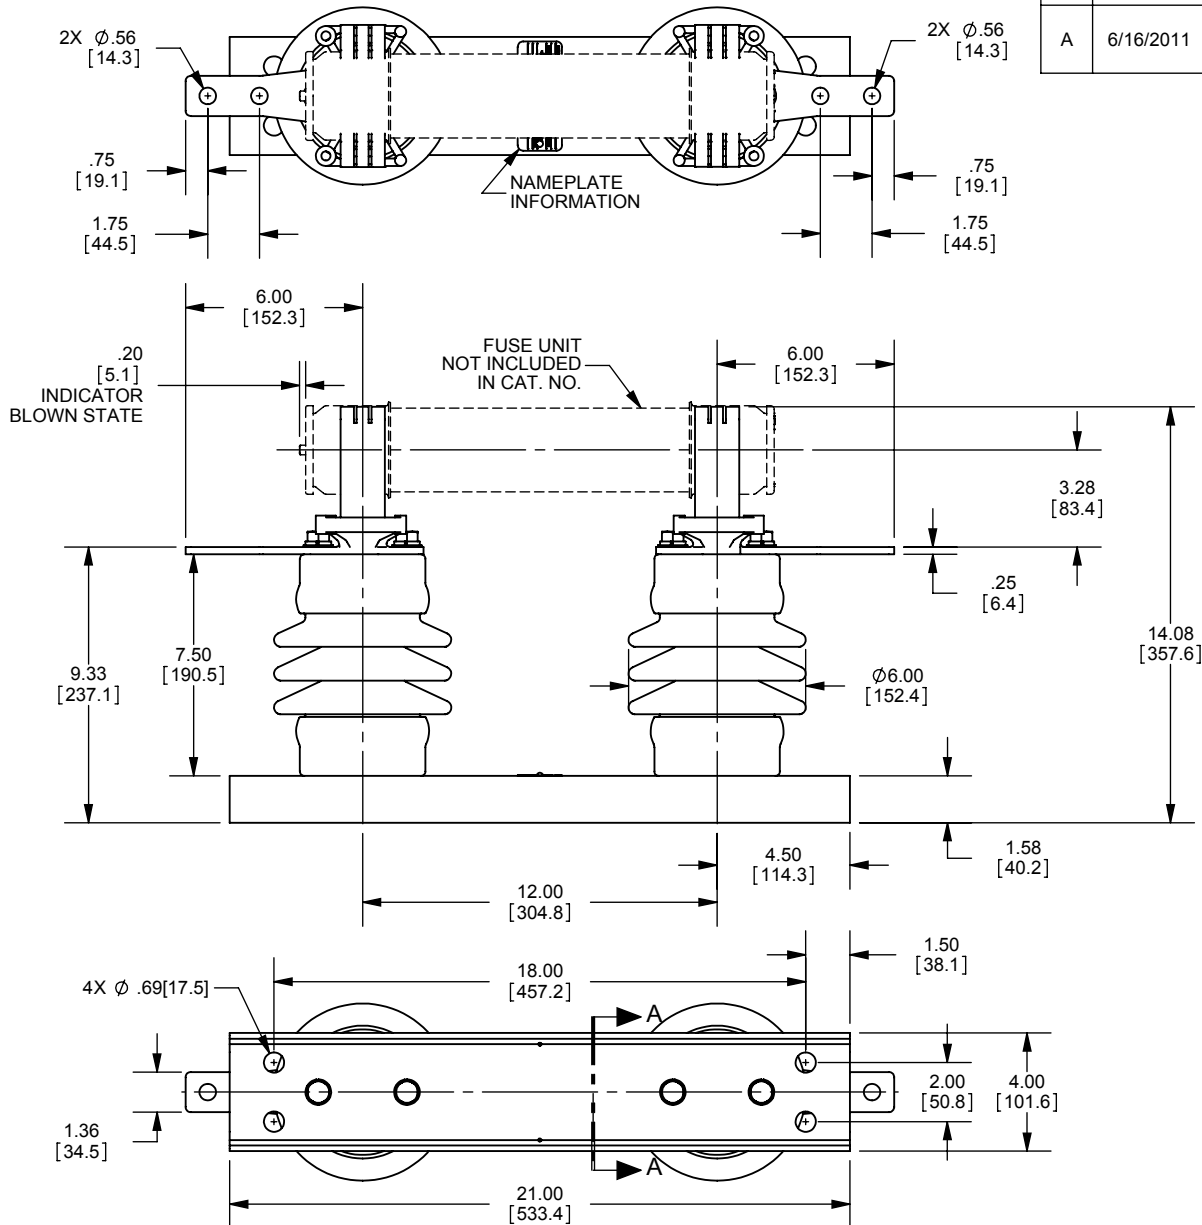

REV.	DATE	ECO	DESCRIPTION	BY	CK	APP
A	6/16/2011	N/A	CHANGED DESCRIPTION FROM "FUSE DISCONNECT SWITCH" TO "FUSE SUPPORT"	RB	N/A	N/A

DIMENSIONS IN [] ARE MILLIMETERS

MERSEN USA NEWBURYPORT-MA, LLC
374 MERRIMAC STREET
NEWBURYPORT, MA 01950

9F61CEF309
FUSE SUPPORT
EKO-1D
8.25kV MAX 95kV BIL

OUTLINE DIMENSIONS
NOT TO BE USED FOR PRODUCTION

701683

PRODUCT MANAGER
SIGN:
DATE:

DESIGN ENGINEER
SIGN:
DATE: