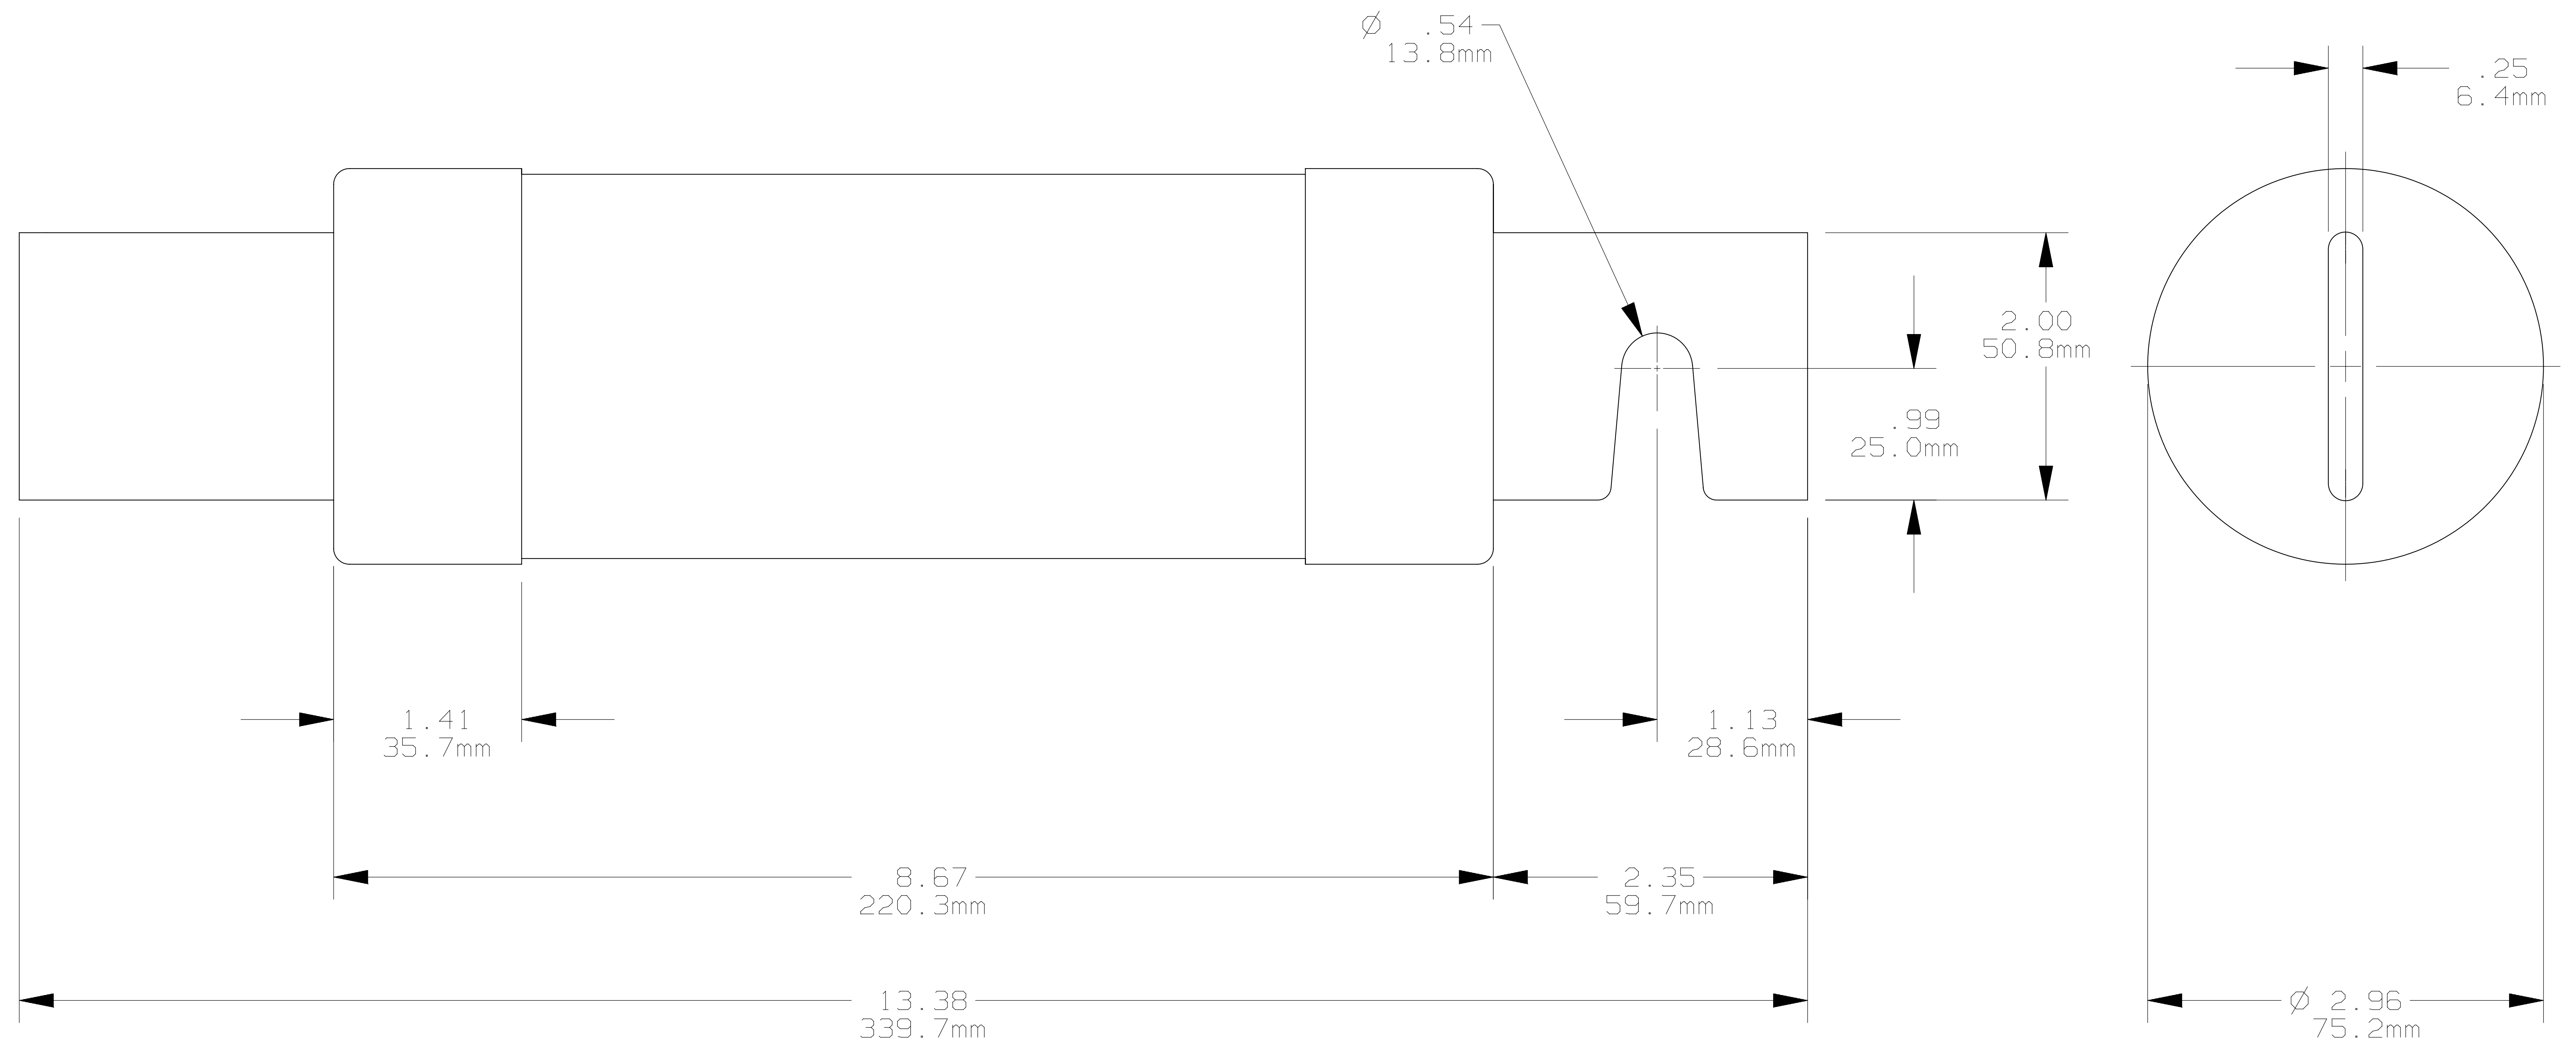

REV	DATE	ECO	DESCRIPTION	BY	CK	APP
F	12-15-09	NA	ADDED (ID) VERSION	LDB	NA	NA

MERSEN USA NEWBURYPORT-MA, LLC  
 374 MERRIMAC STREET  
 NEWBURYPORT, MA 01950

TRS(450-600)R(ID)  
 TRIONIC CLASS RK5  
 450-500A 600V

OUTLINE DIMENSIONS  
 NOT TO BE USED FOR PRODUCTION

701296

PRODUCT MANAGER  
 SIGN:  
 DATE:

DESIGN ENGINEER  
 SIGN:  
 DATE: