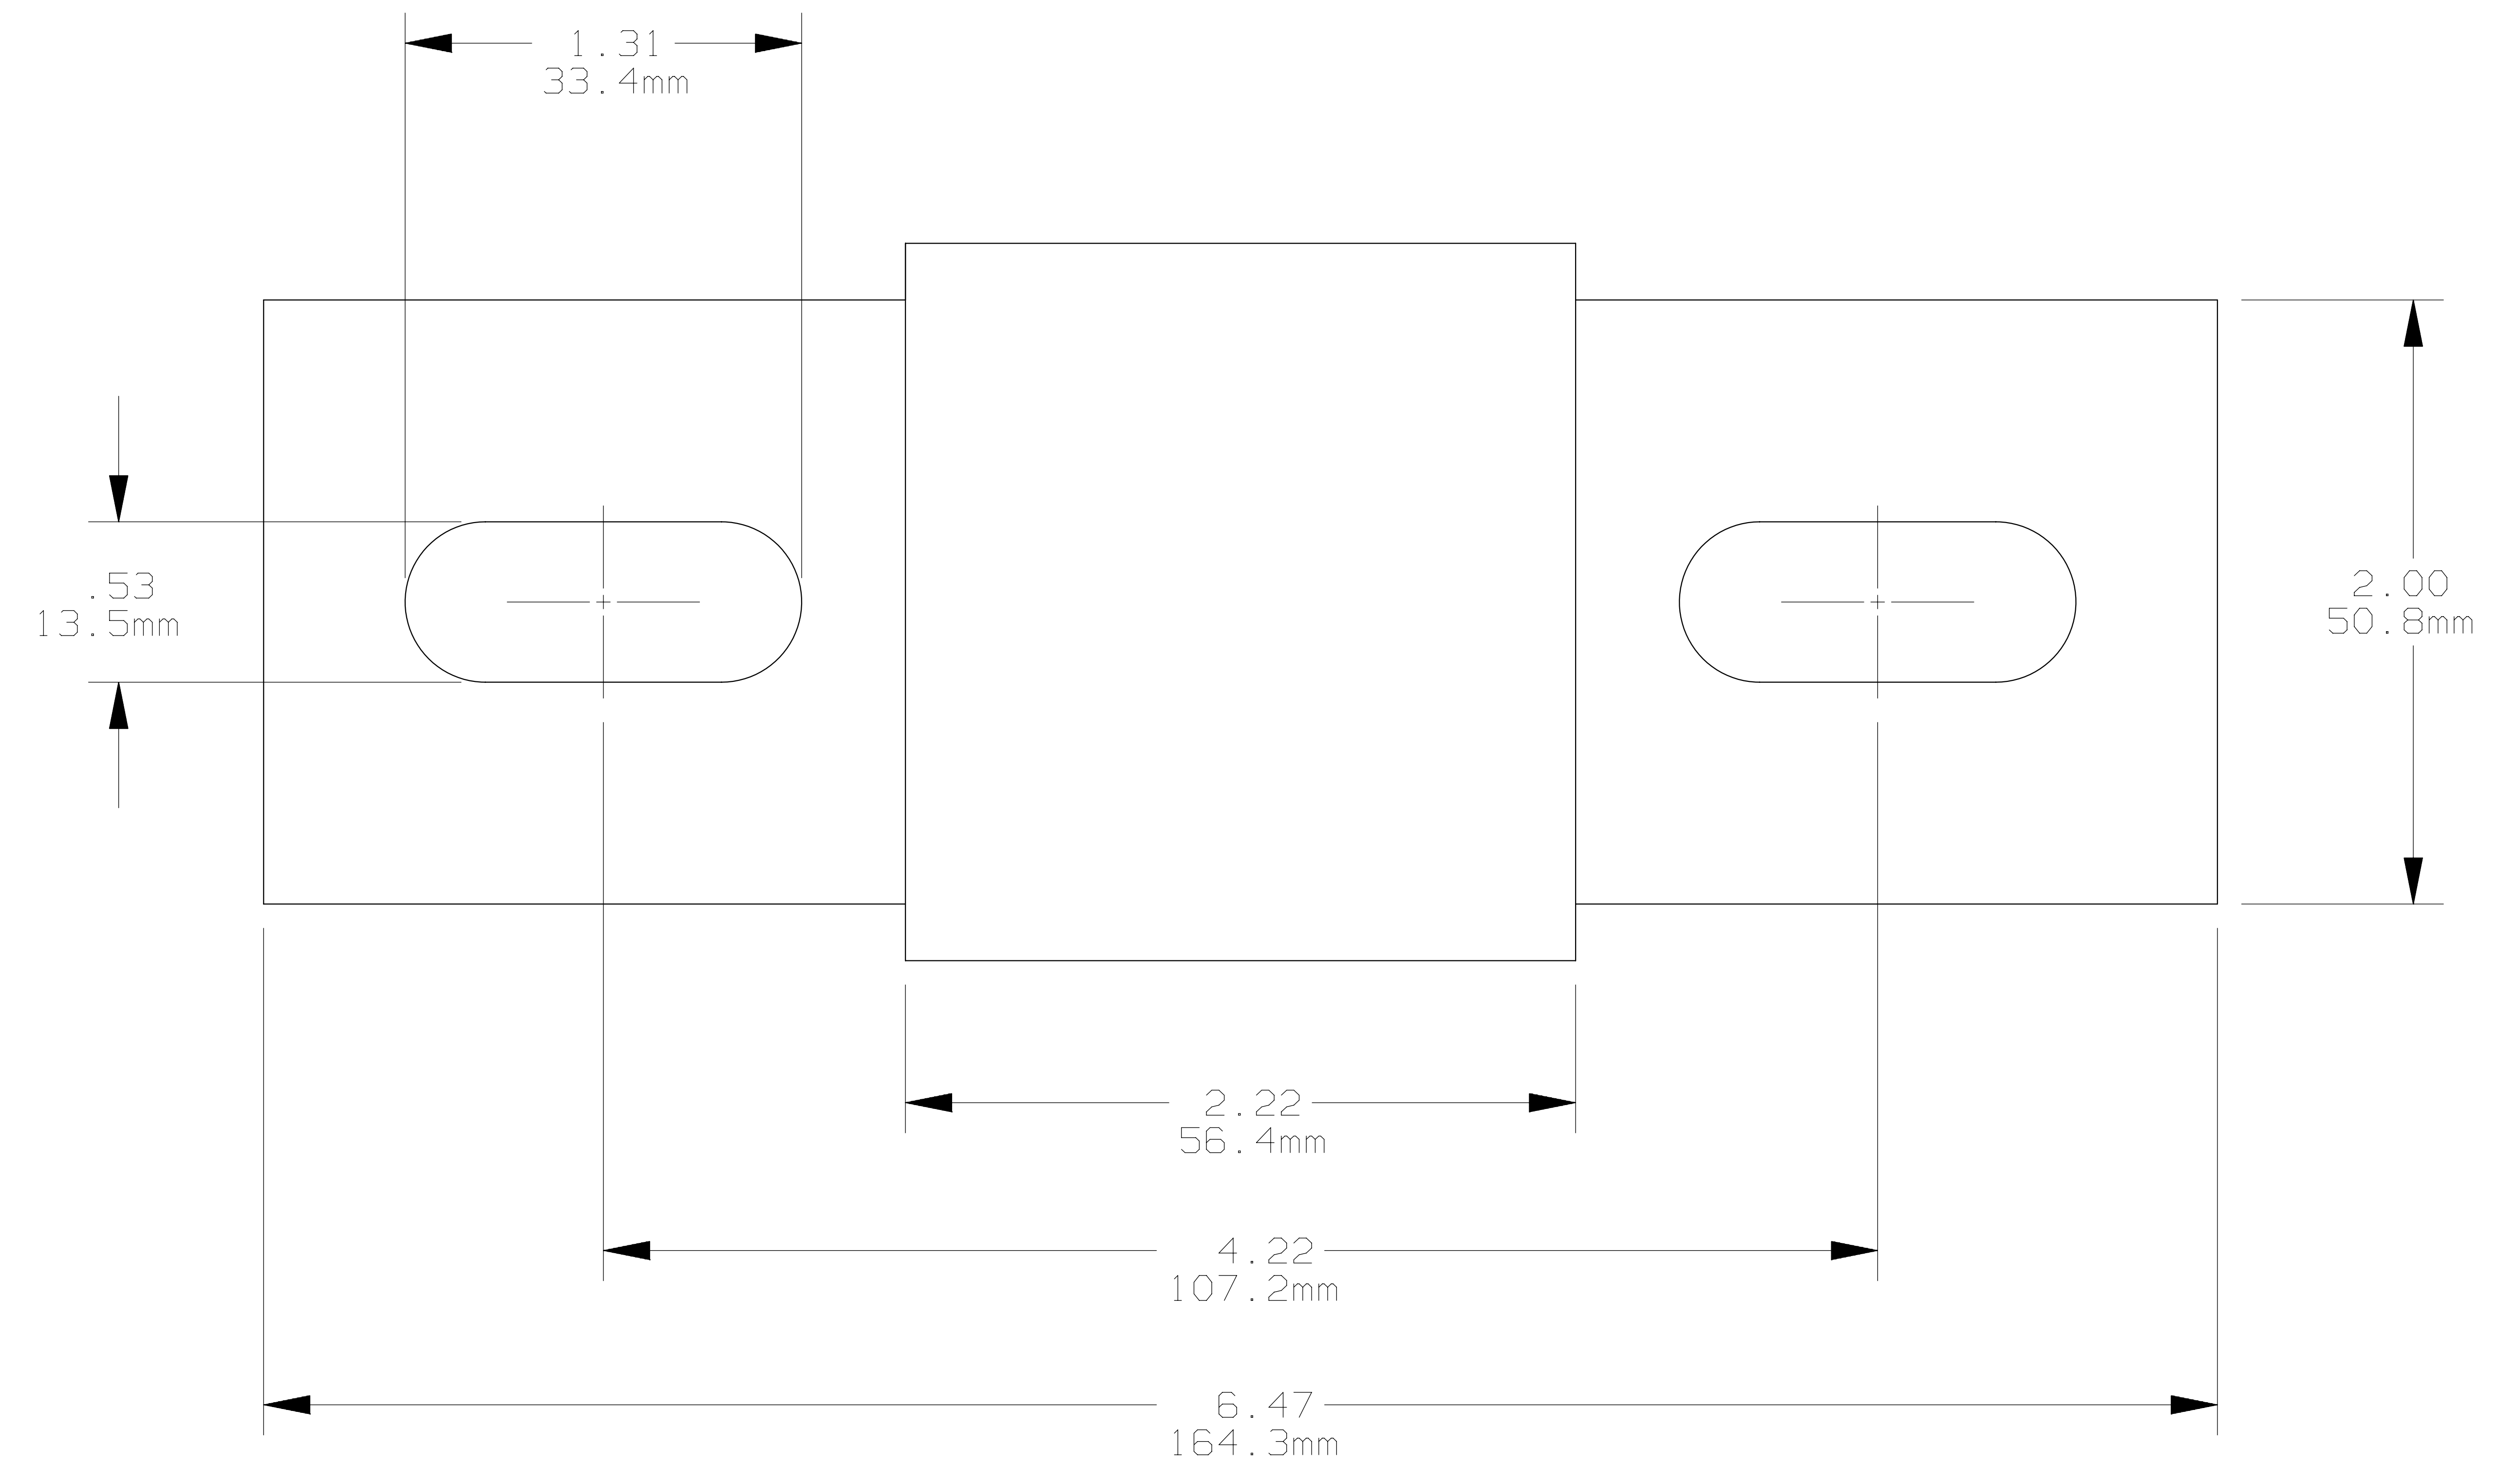

REV	DATE	ECO	DESCRIPTION	BY	CK	APP
C	1-24-06	NA	REDRAWN-WAS ON 14043 REV B	LDB	NA	NA

MERSEN USA NEWBURYPORT-MA, LLC
 374 MERRIMAC STREET
 NEWBURYPORT, MA 01950

A50P(700,800)-4
 FORM 101
 700,800A 500V

OUTLINE DIMENSIONS
 NOT TO BE USED FOR PRODUCTION

701256

PRODUCT MANAGER
 SIGN:
 DATE:

DESIGN ENGINEER
 SIGN:
 DATE: