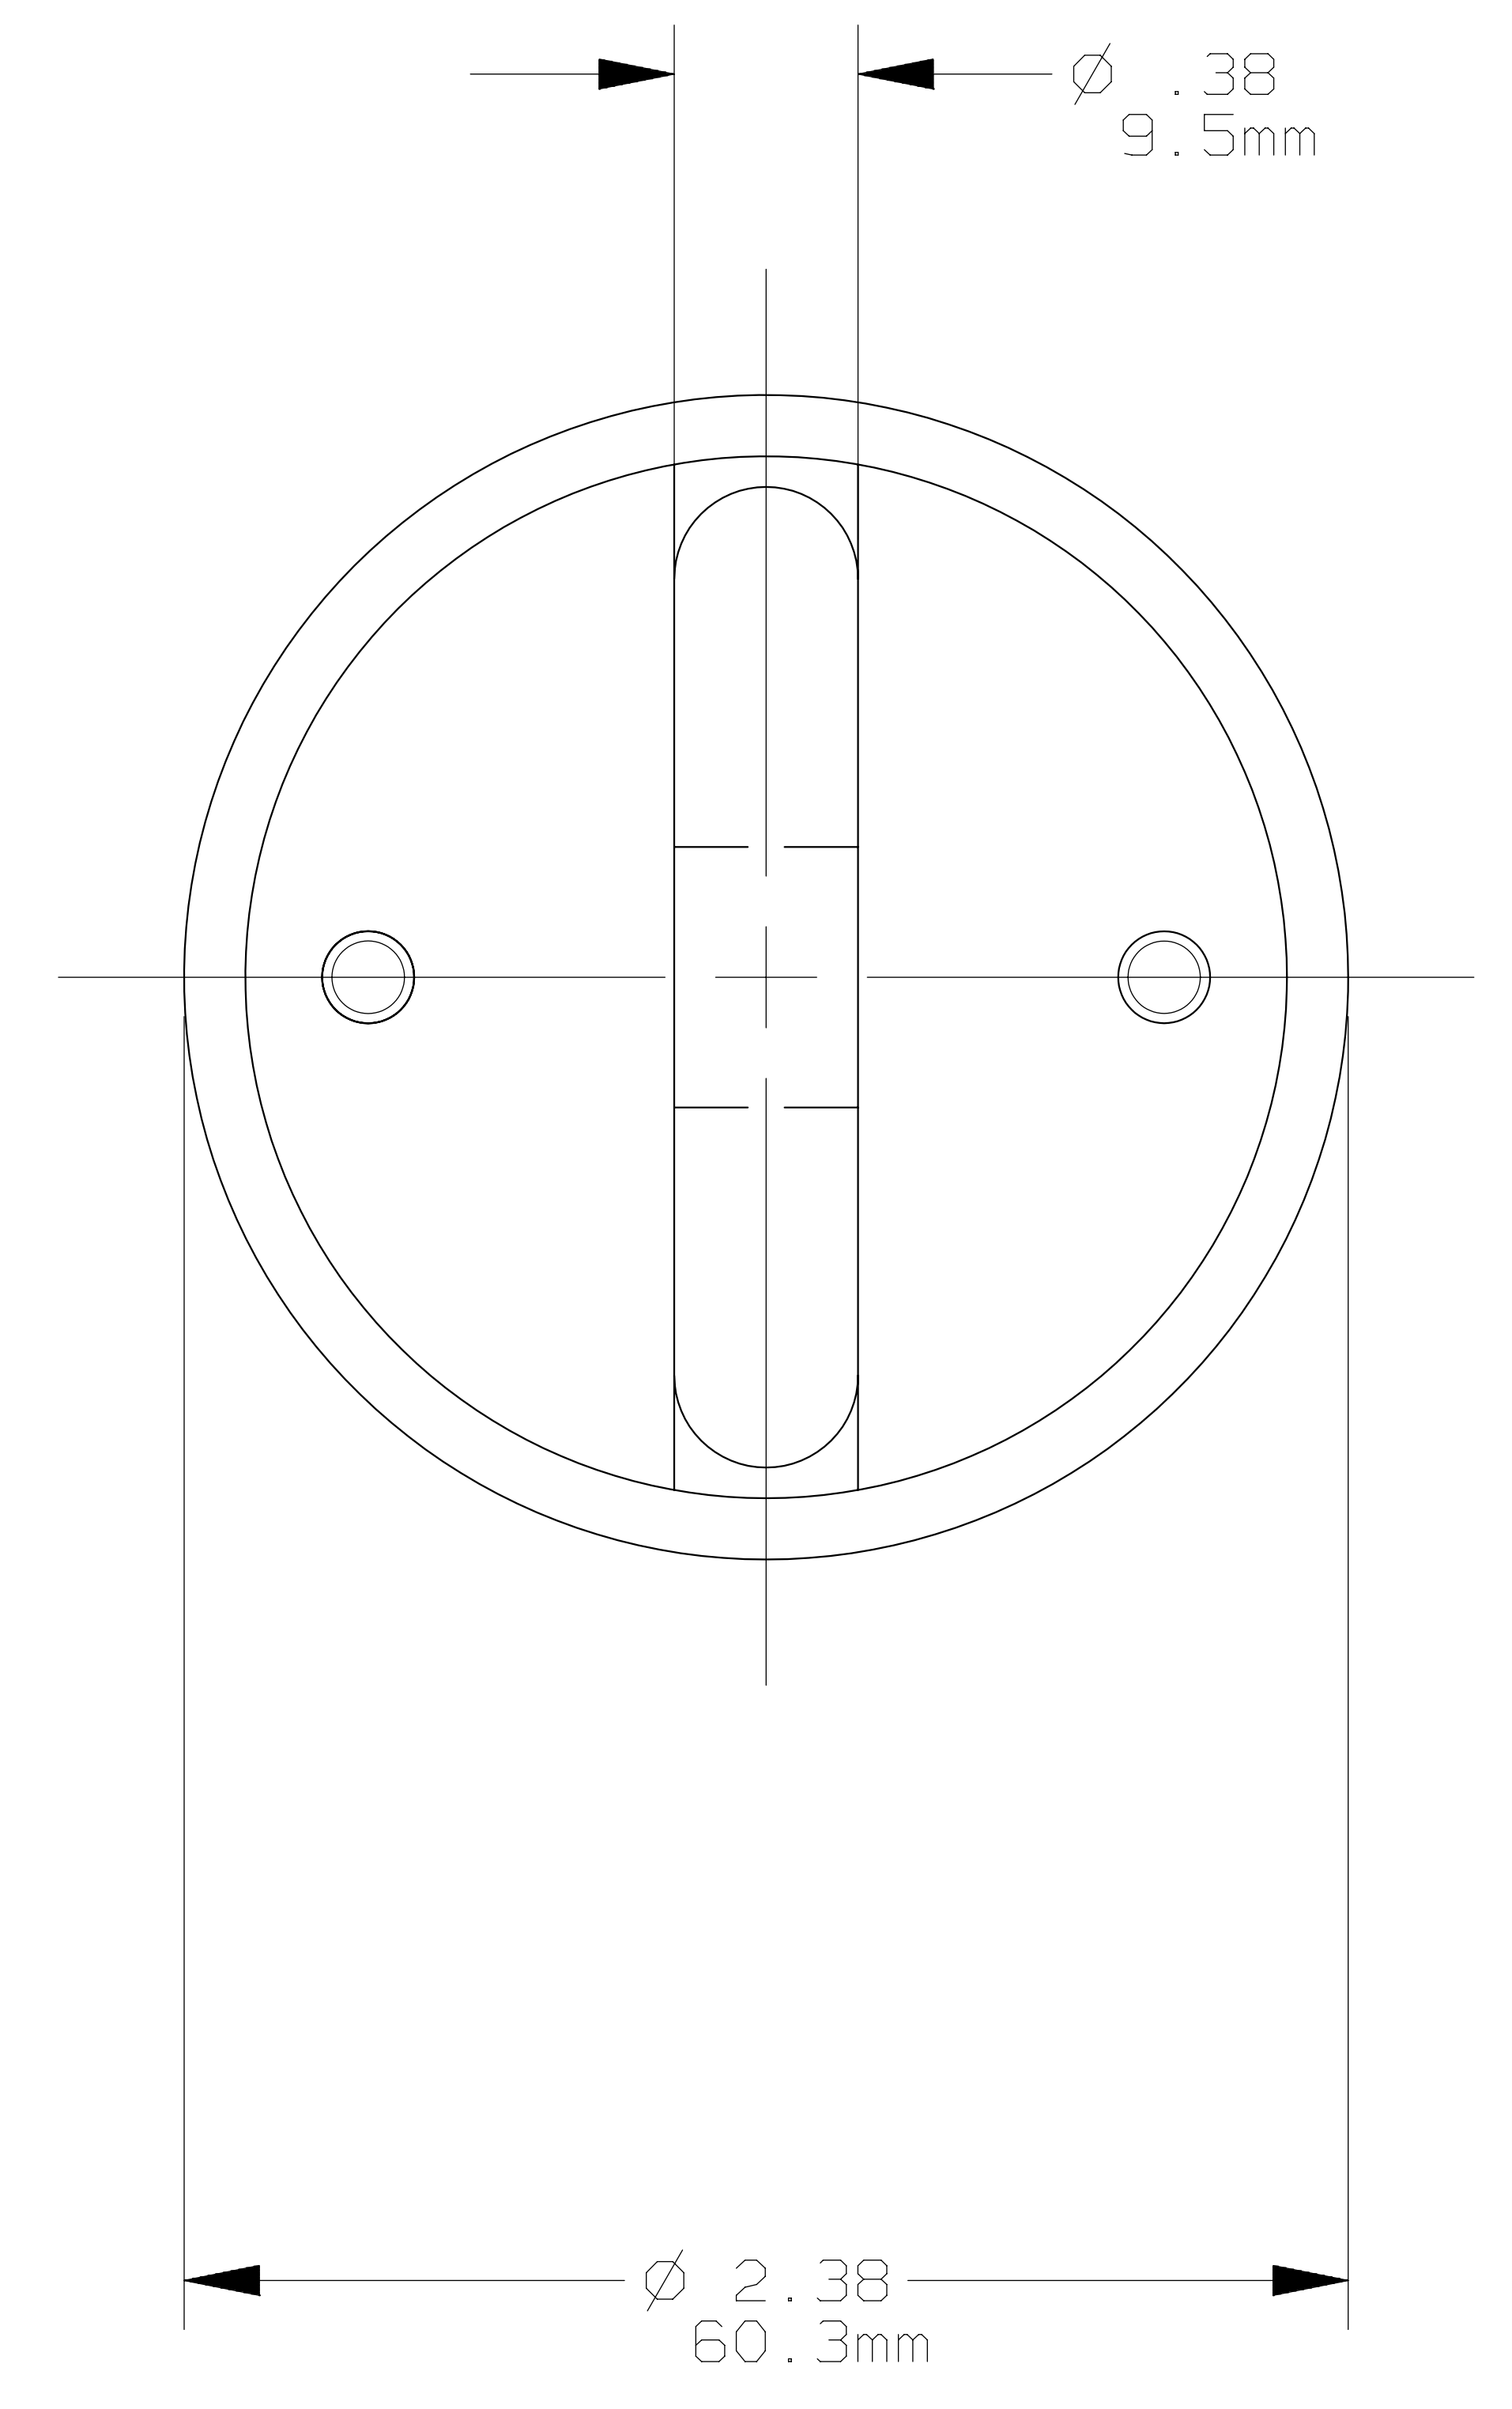

REV	DATE	ECO	DESCRIPTION	BY	CK	APP
C	1-24-06	NA	REDRAWN-WAS ON 14043 REV B	LDB	NA	NA

MERSEN USA NEWBURYPORT-MA, LLC
 374 MERRIMAC STREET
 NEWBURYPORT, MA 01950

A50P(700,800)-4
 FORM 101
 700,800A 500V

OUTLINE DIMENSIONS
 NOT TO BE USED FOR PRODUCTION

701256

PRODUCT MANAGER
 SIGN:
 DATE:

DESIGN ENGINEER
 SIGN:
 DATE: