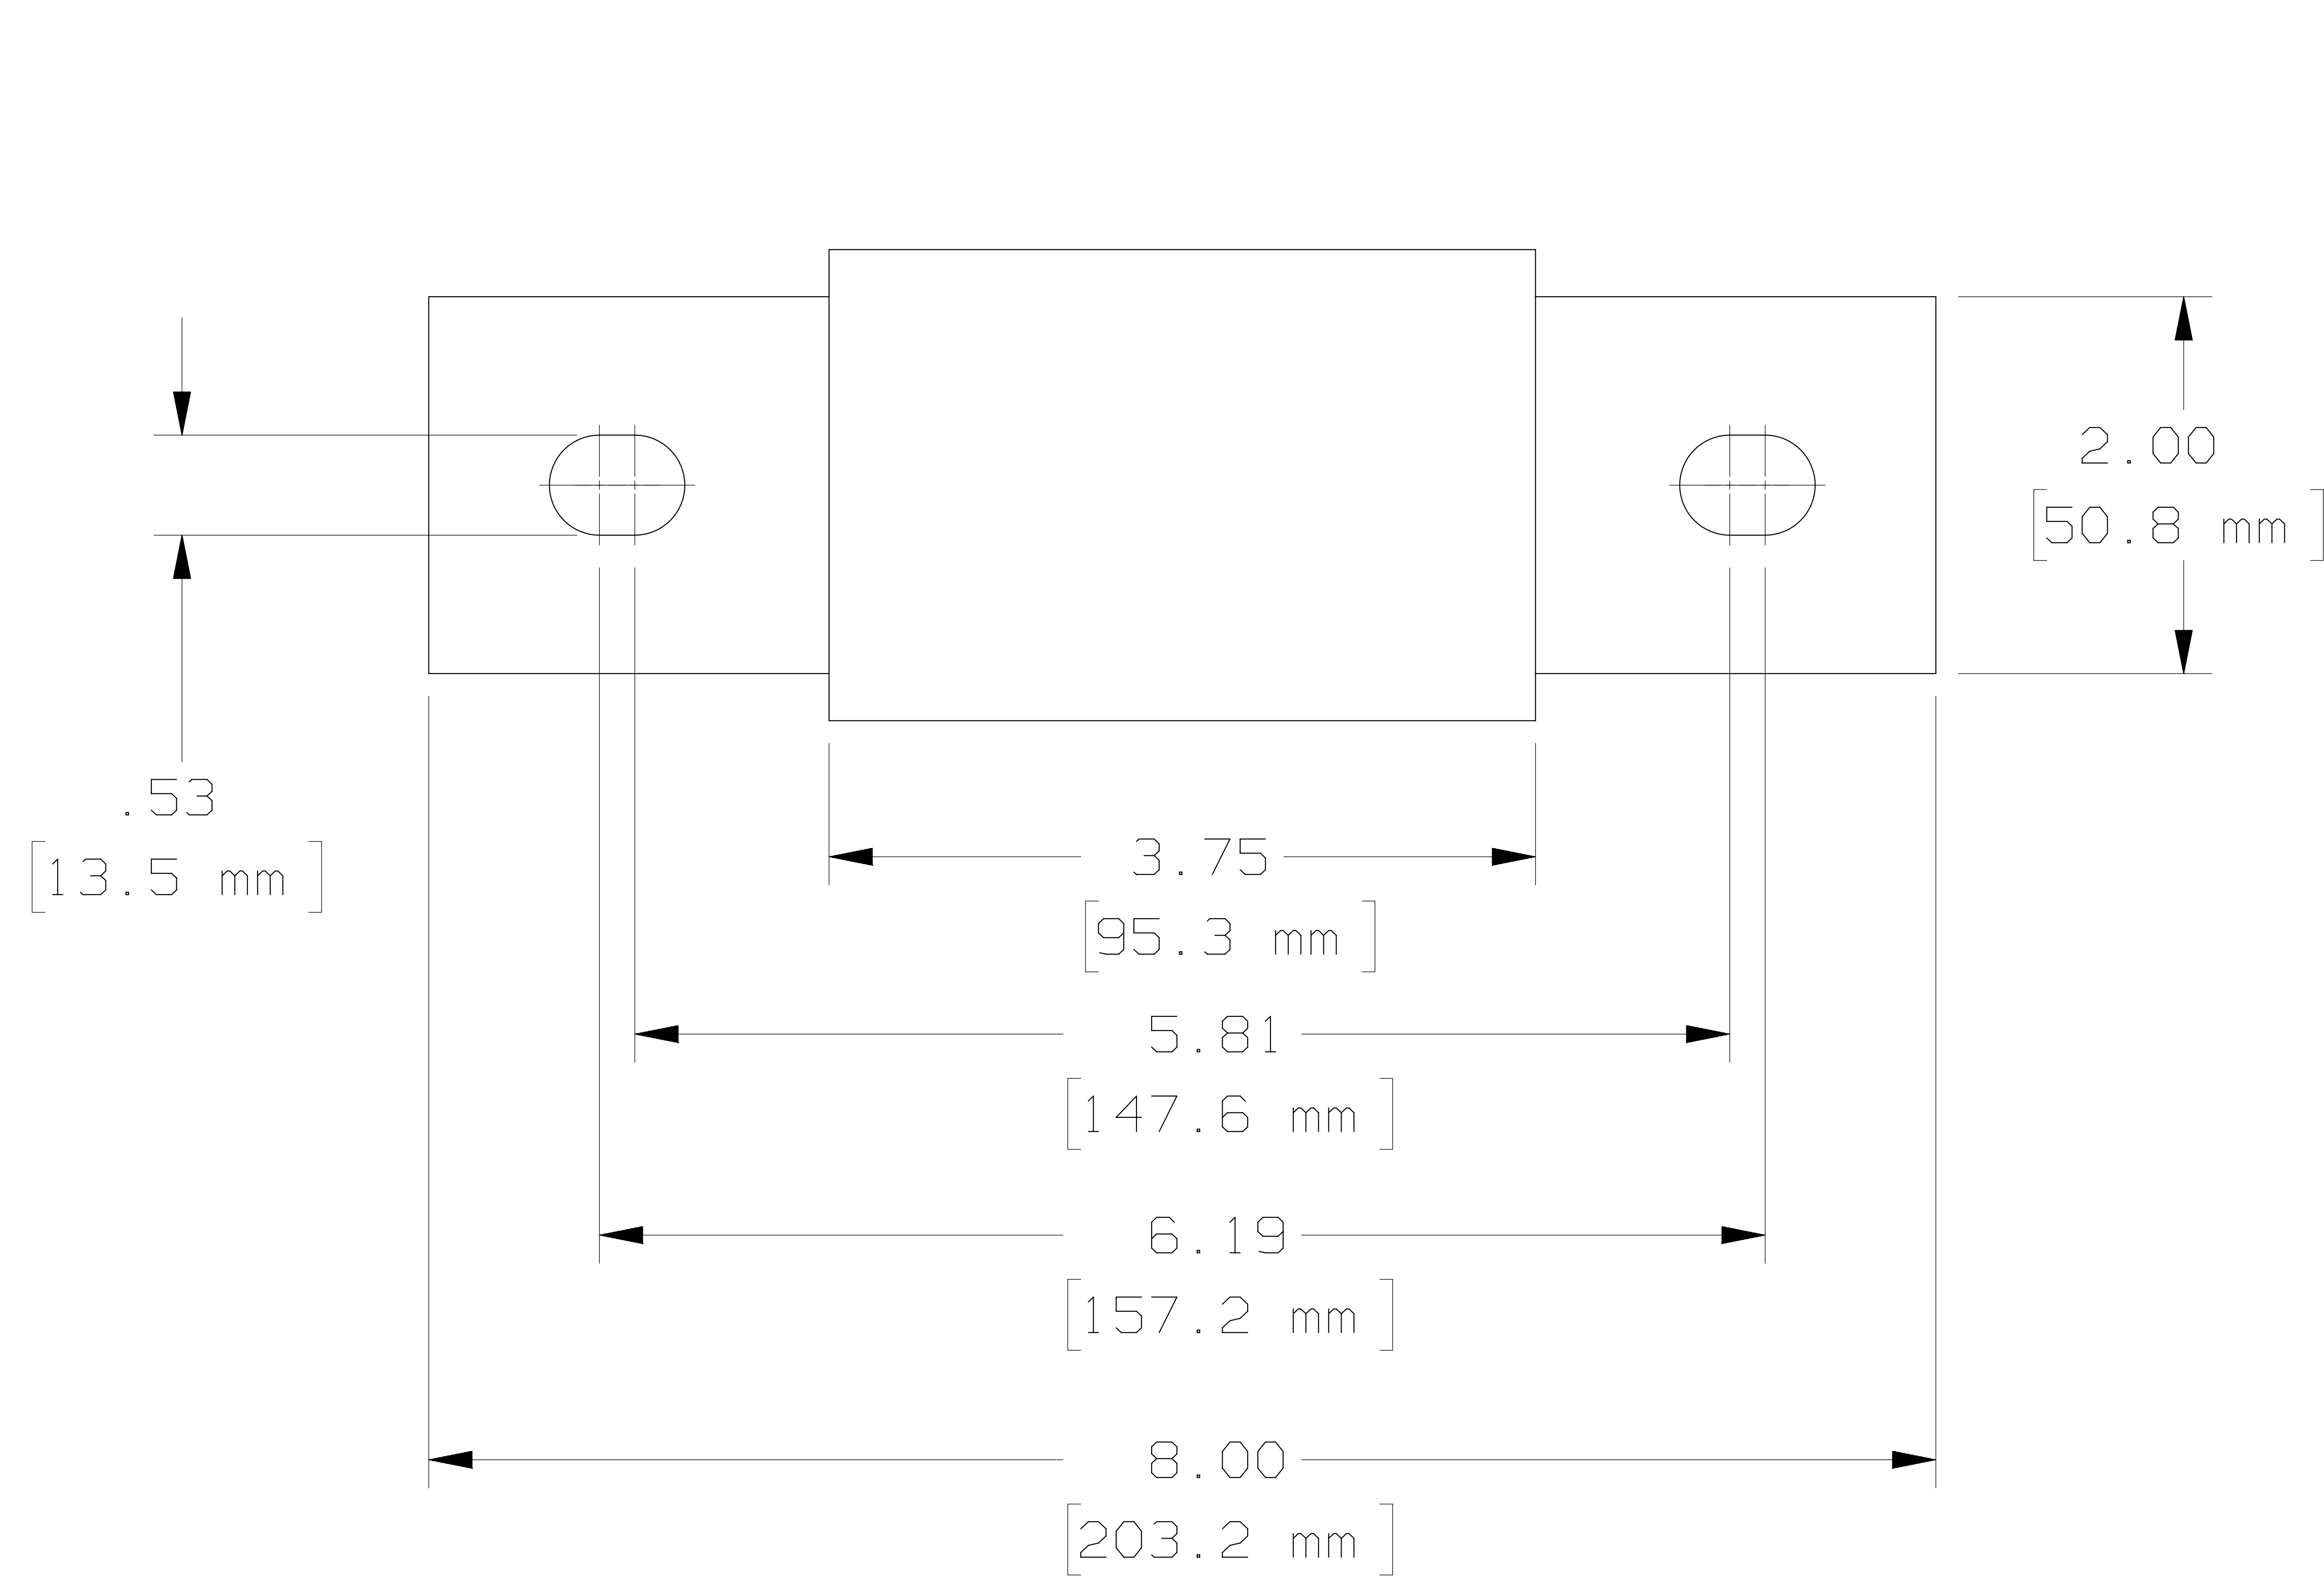

REV	DATE	ECO	DESCRIPTION	BY	CK	APP
-	9-17-02	NA	INITIAL RELEASE	KMH		NA

MERSEN USA NEWBURYPORT-MA, LLC  
 374 MERRIMAC STREET  
 NEWBURYPORT, MA 01950

CLASS J

HIGH SPEED

HSJ(450-600)

450A-600A 600V

OUTLINE DIMENSIONS  
 NOT TO BE USED FOR PRODUCTION

700889

PRODUCT MANAGER

DESIGN ENGINEER

SIGN:

SIGN:

DATE:

DATE: