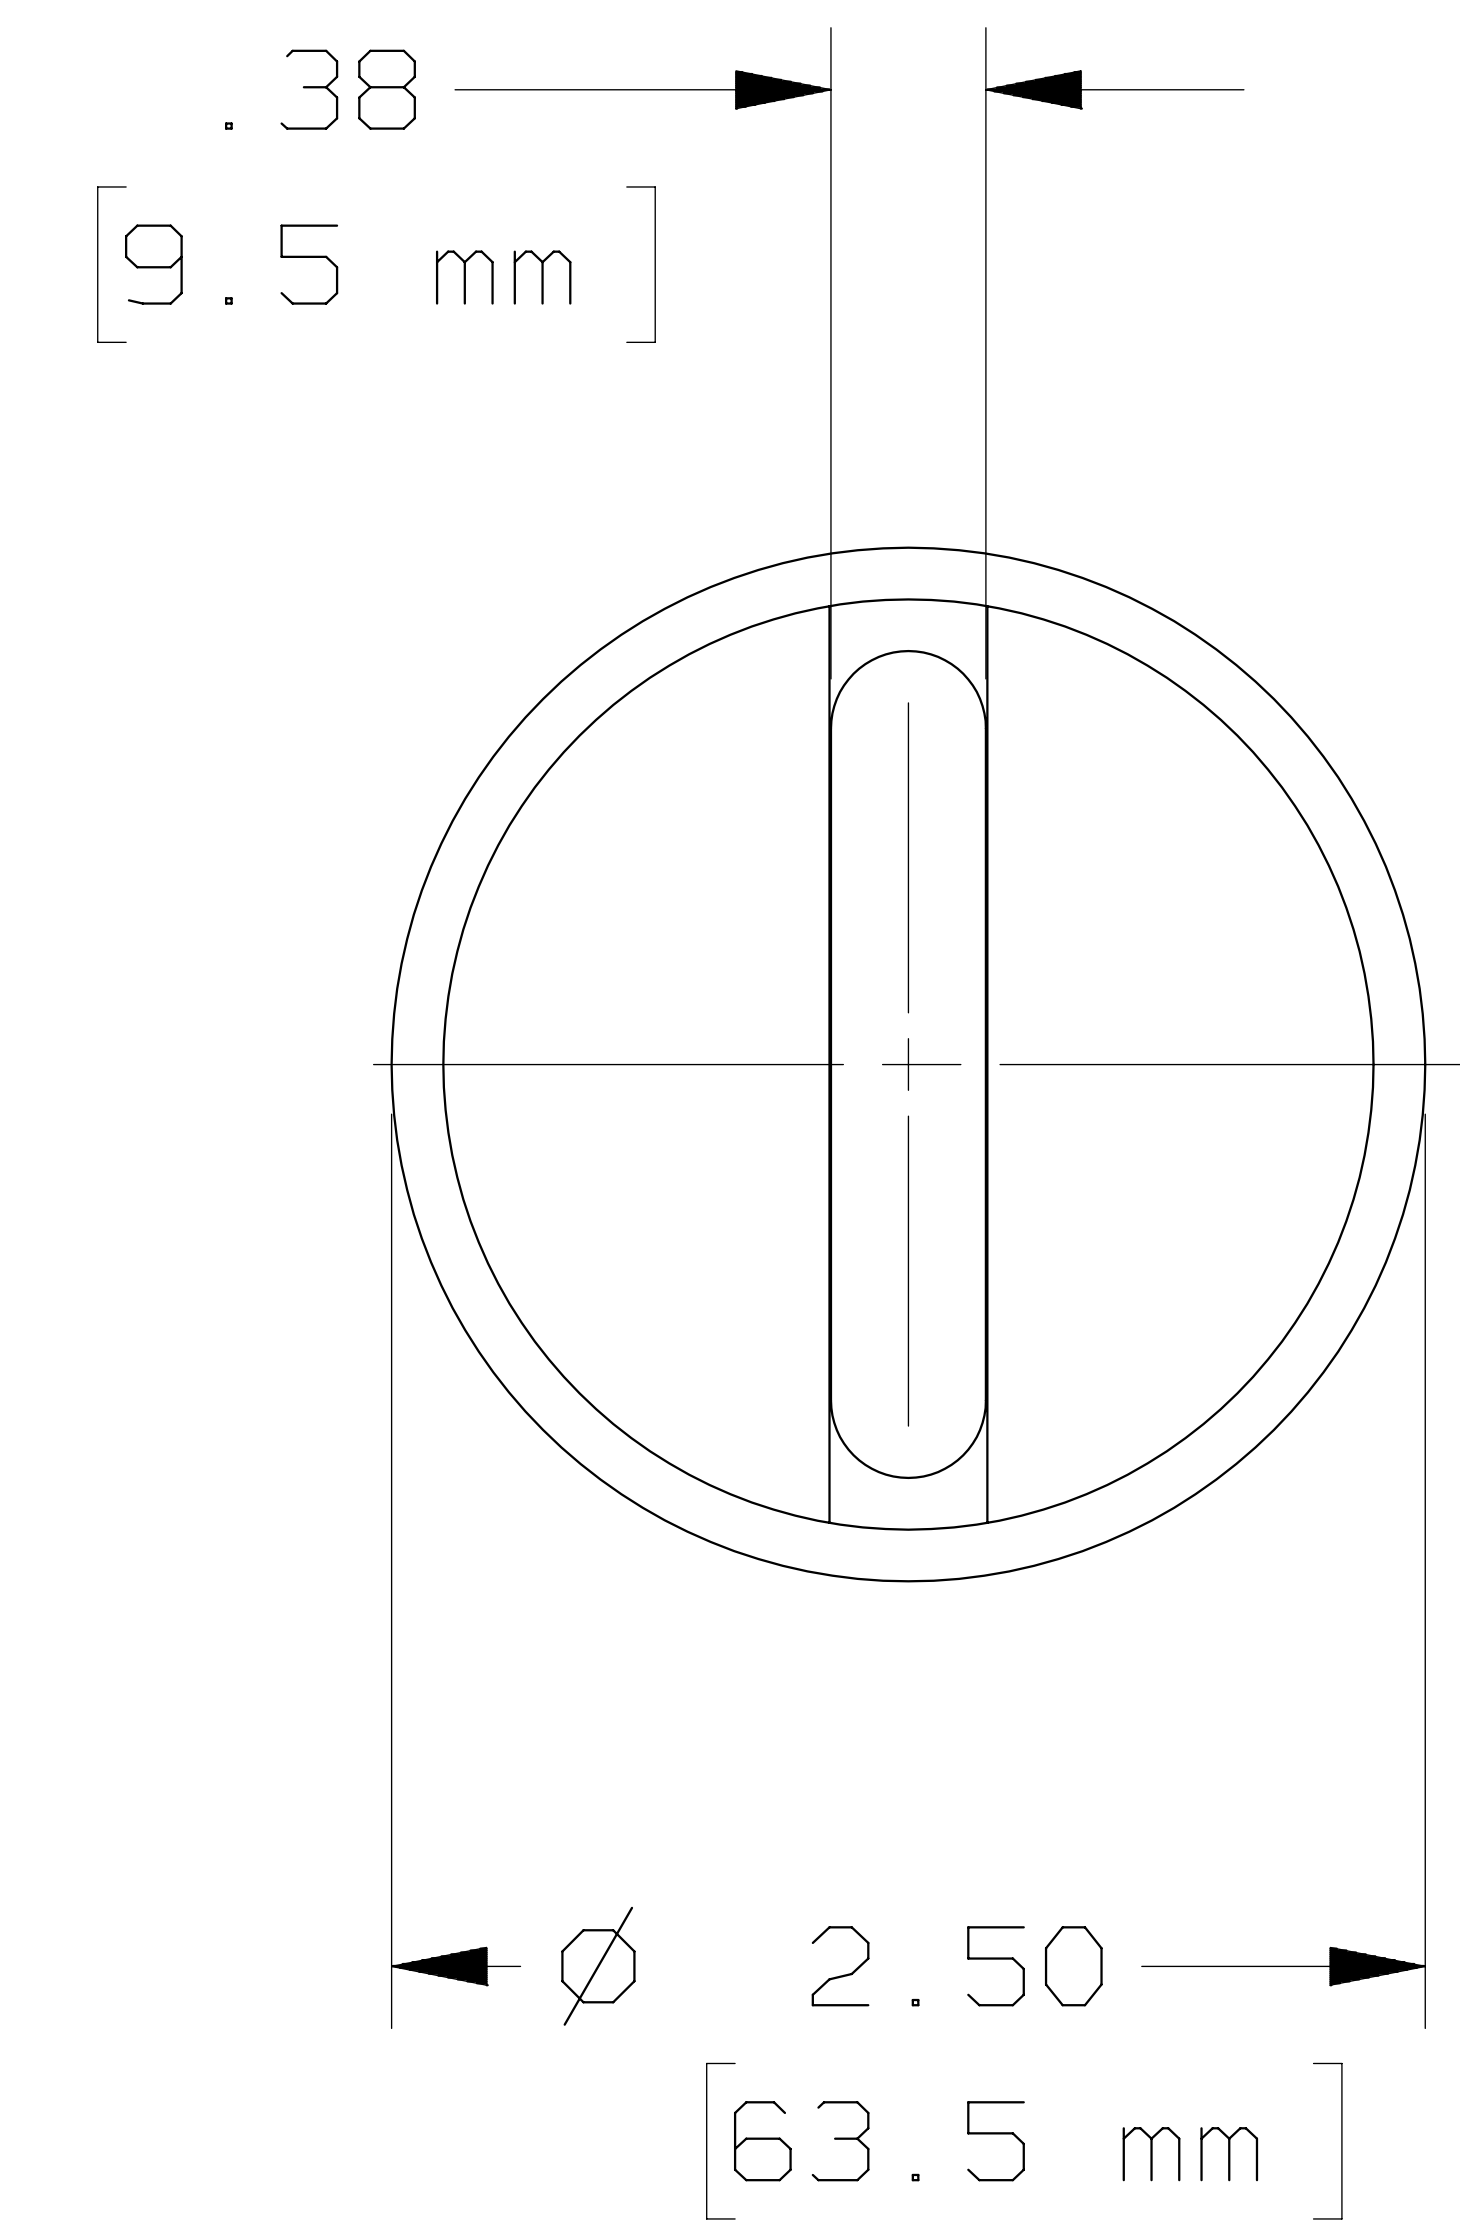

REV	DATE	ECO	DESCRIPTION	BY	CK	APP
-	9-17-02	NA	INITIAL RELEASE	KMH		NA

MERSEN USA NEWBURYPORT-MA, LLC  
 374 MERRIMAC STREET  
 NEWBURYPORT, MA 01950

CLASS J

HIGH SPEED

HSJ(450-600)

450A-600A 600V

OUTLINE DIMENSIONS  
 NOT TO BE USED FOR PRODUCTION

700889

PRODUCT MANAGER

DESIGN ENGINEER

SIGN:

SIGN:

DATE:

DATE: