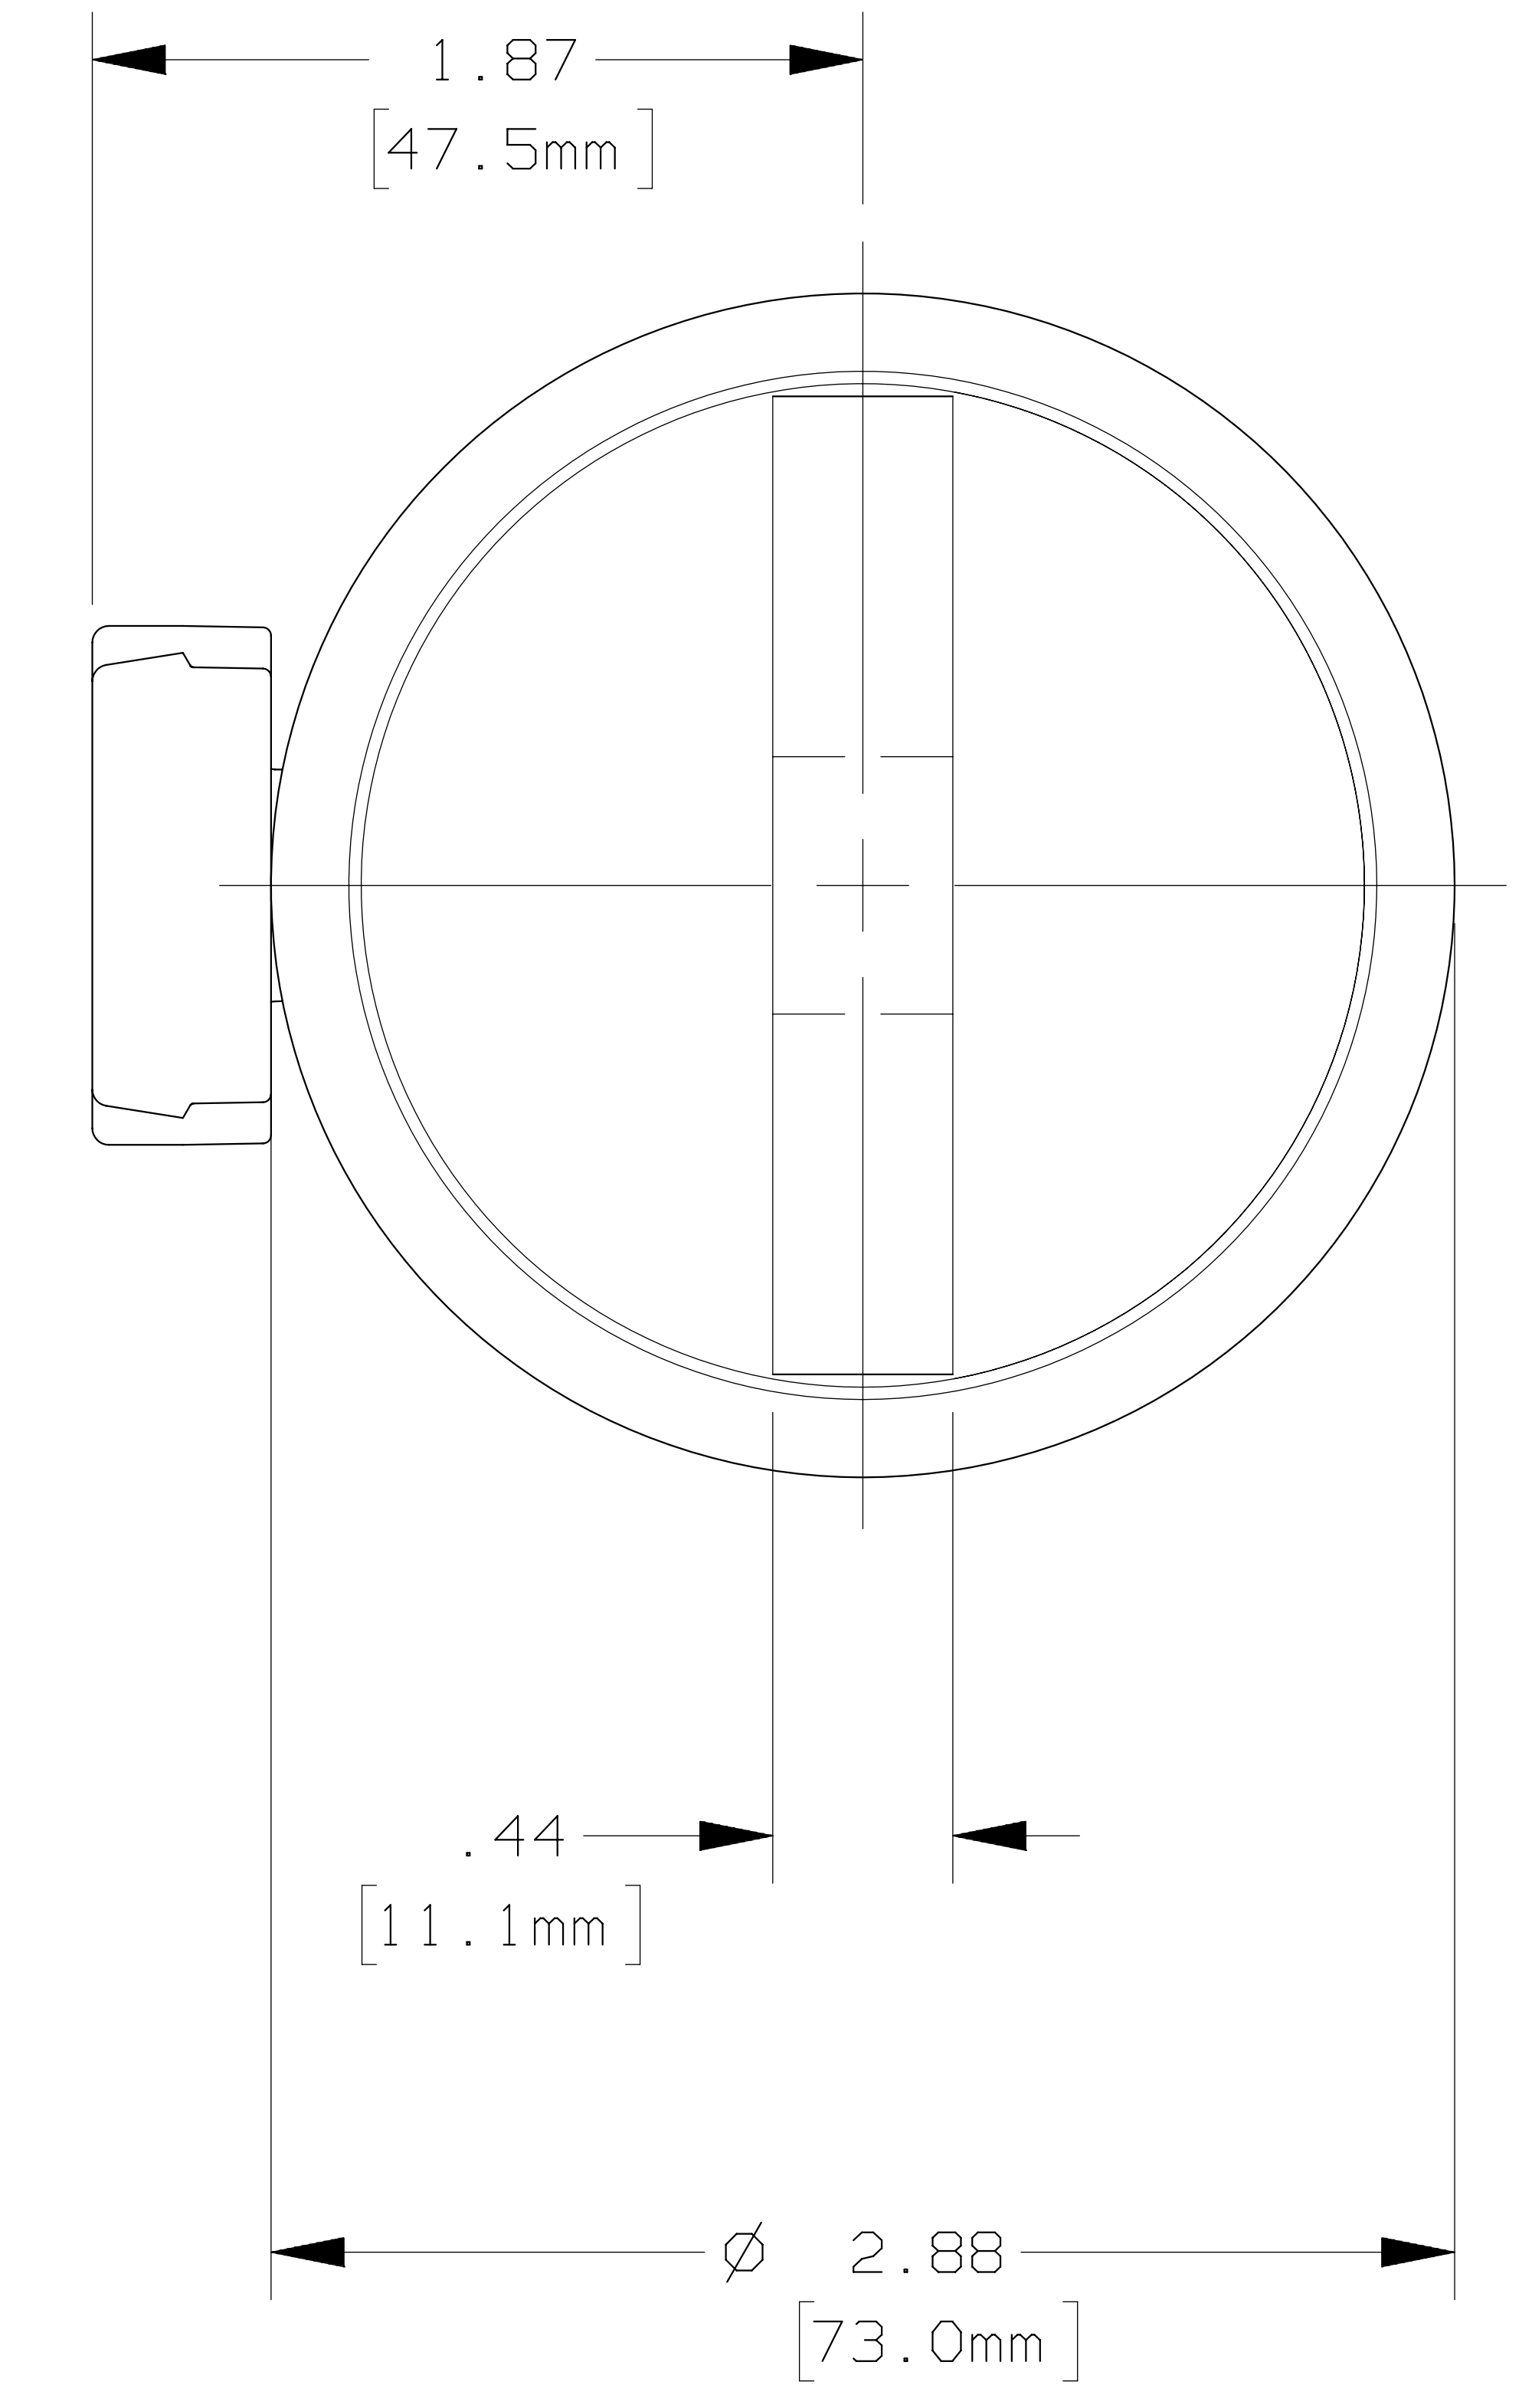

REV	DATE	ECO	DESCRIPTION	BY	CK	APP
A	9-18-03	N/A	DIM. ϕ 2.88 WAS 3.00	LDB	N/A	N/A

MERSEN USA NEWBURYPORT-MA, LLC
 374 MERRIMAC STREET
 NEWBURYPORT, MA 01950

A500S(900,1000,1200)-4IL

OUTLINE DIMENSIONS
 NOT TO BE USED FOR PRODUCTION

PRODUCT MANAGER
 SIGN:
 DATE:

DESIGN ENGINEER
 SIGN:
 DATE:

FORM 101
 900-1200A 500V

700865