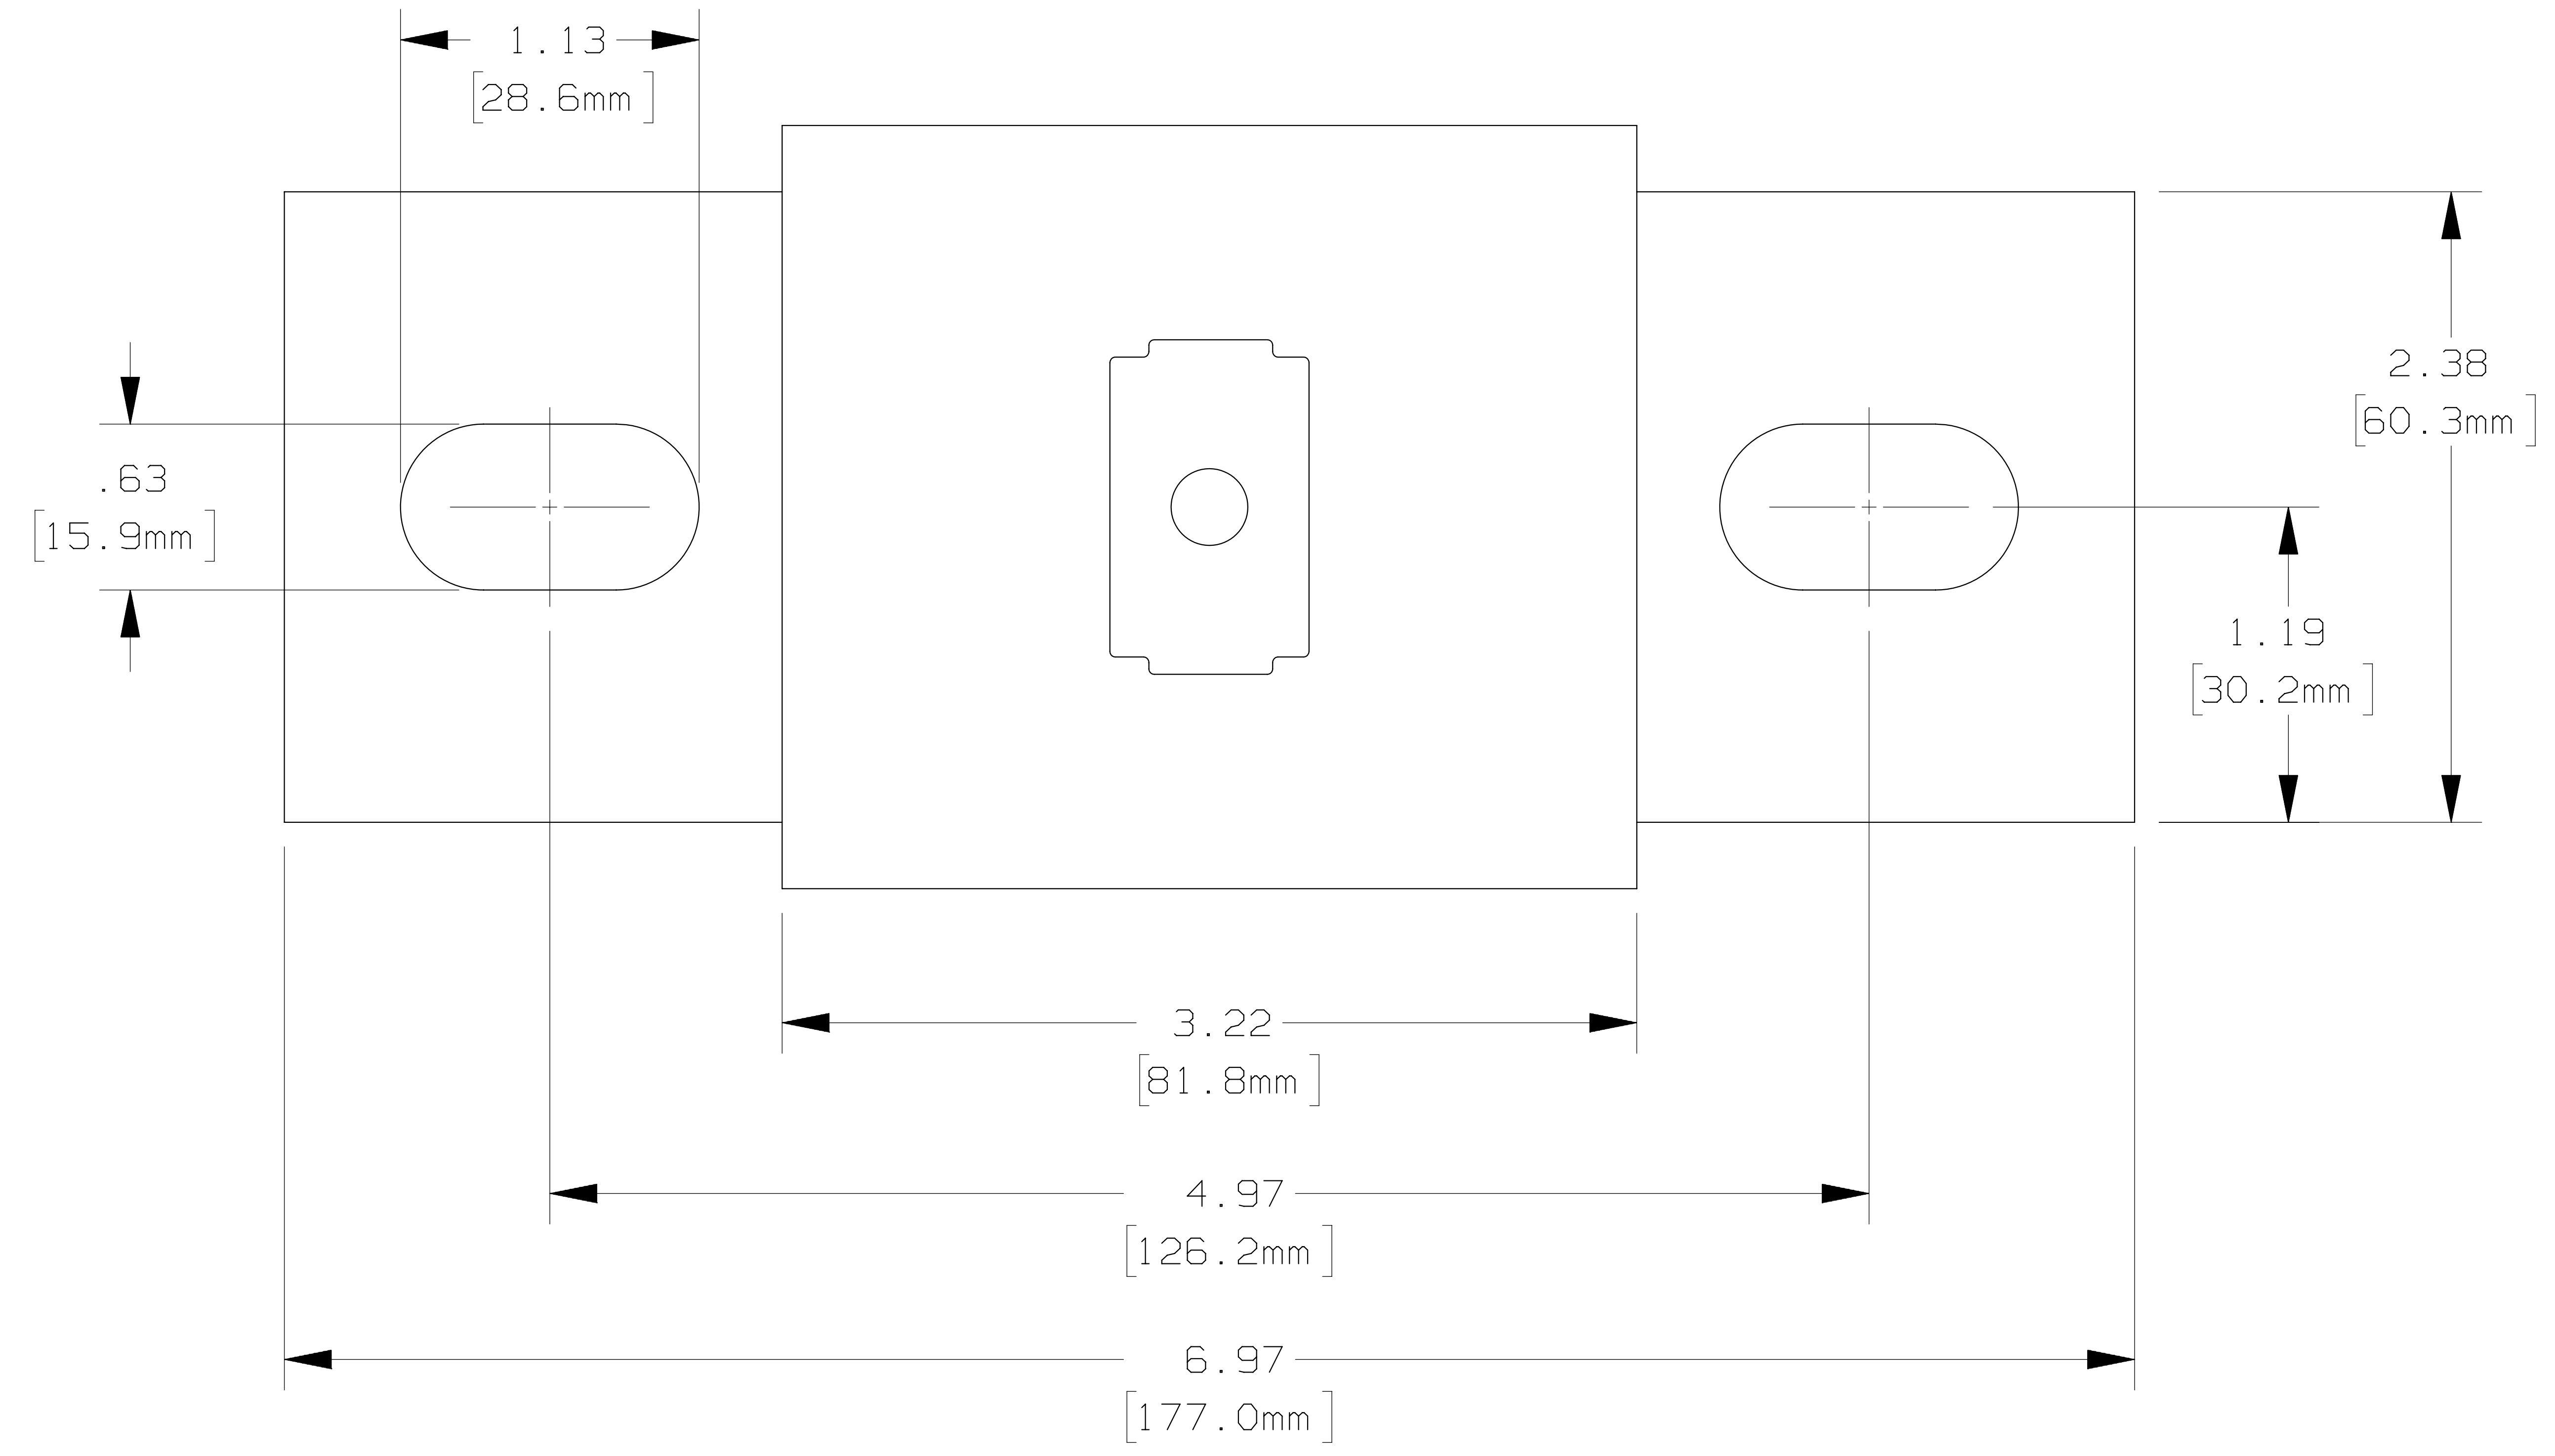

REV	DATE	ECO	DESCRIPTION	BY	CK	APP
A	9-18-03	N/A	DIM. ϕ 2.88 WAS 3.00	LDB	N/A	N/A

MERSEN USA NEWBURYPORT-MA, LLC
 374 MERRIMAC STREET
 NEWBURYPORT, MA 01950

A500S(900,1000,1200)-4IL

OUTLINE DIMENSIONS
 NOT TO BE USED FOR PRODUCTION

PRODUCT MANAGER
 SIGN:
 DATE:

DESIGN ENGINEER
 SIGN:
 DATE:

FORM 101
 900-1200A 500V

700865