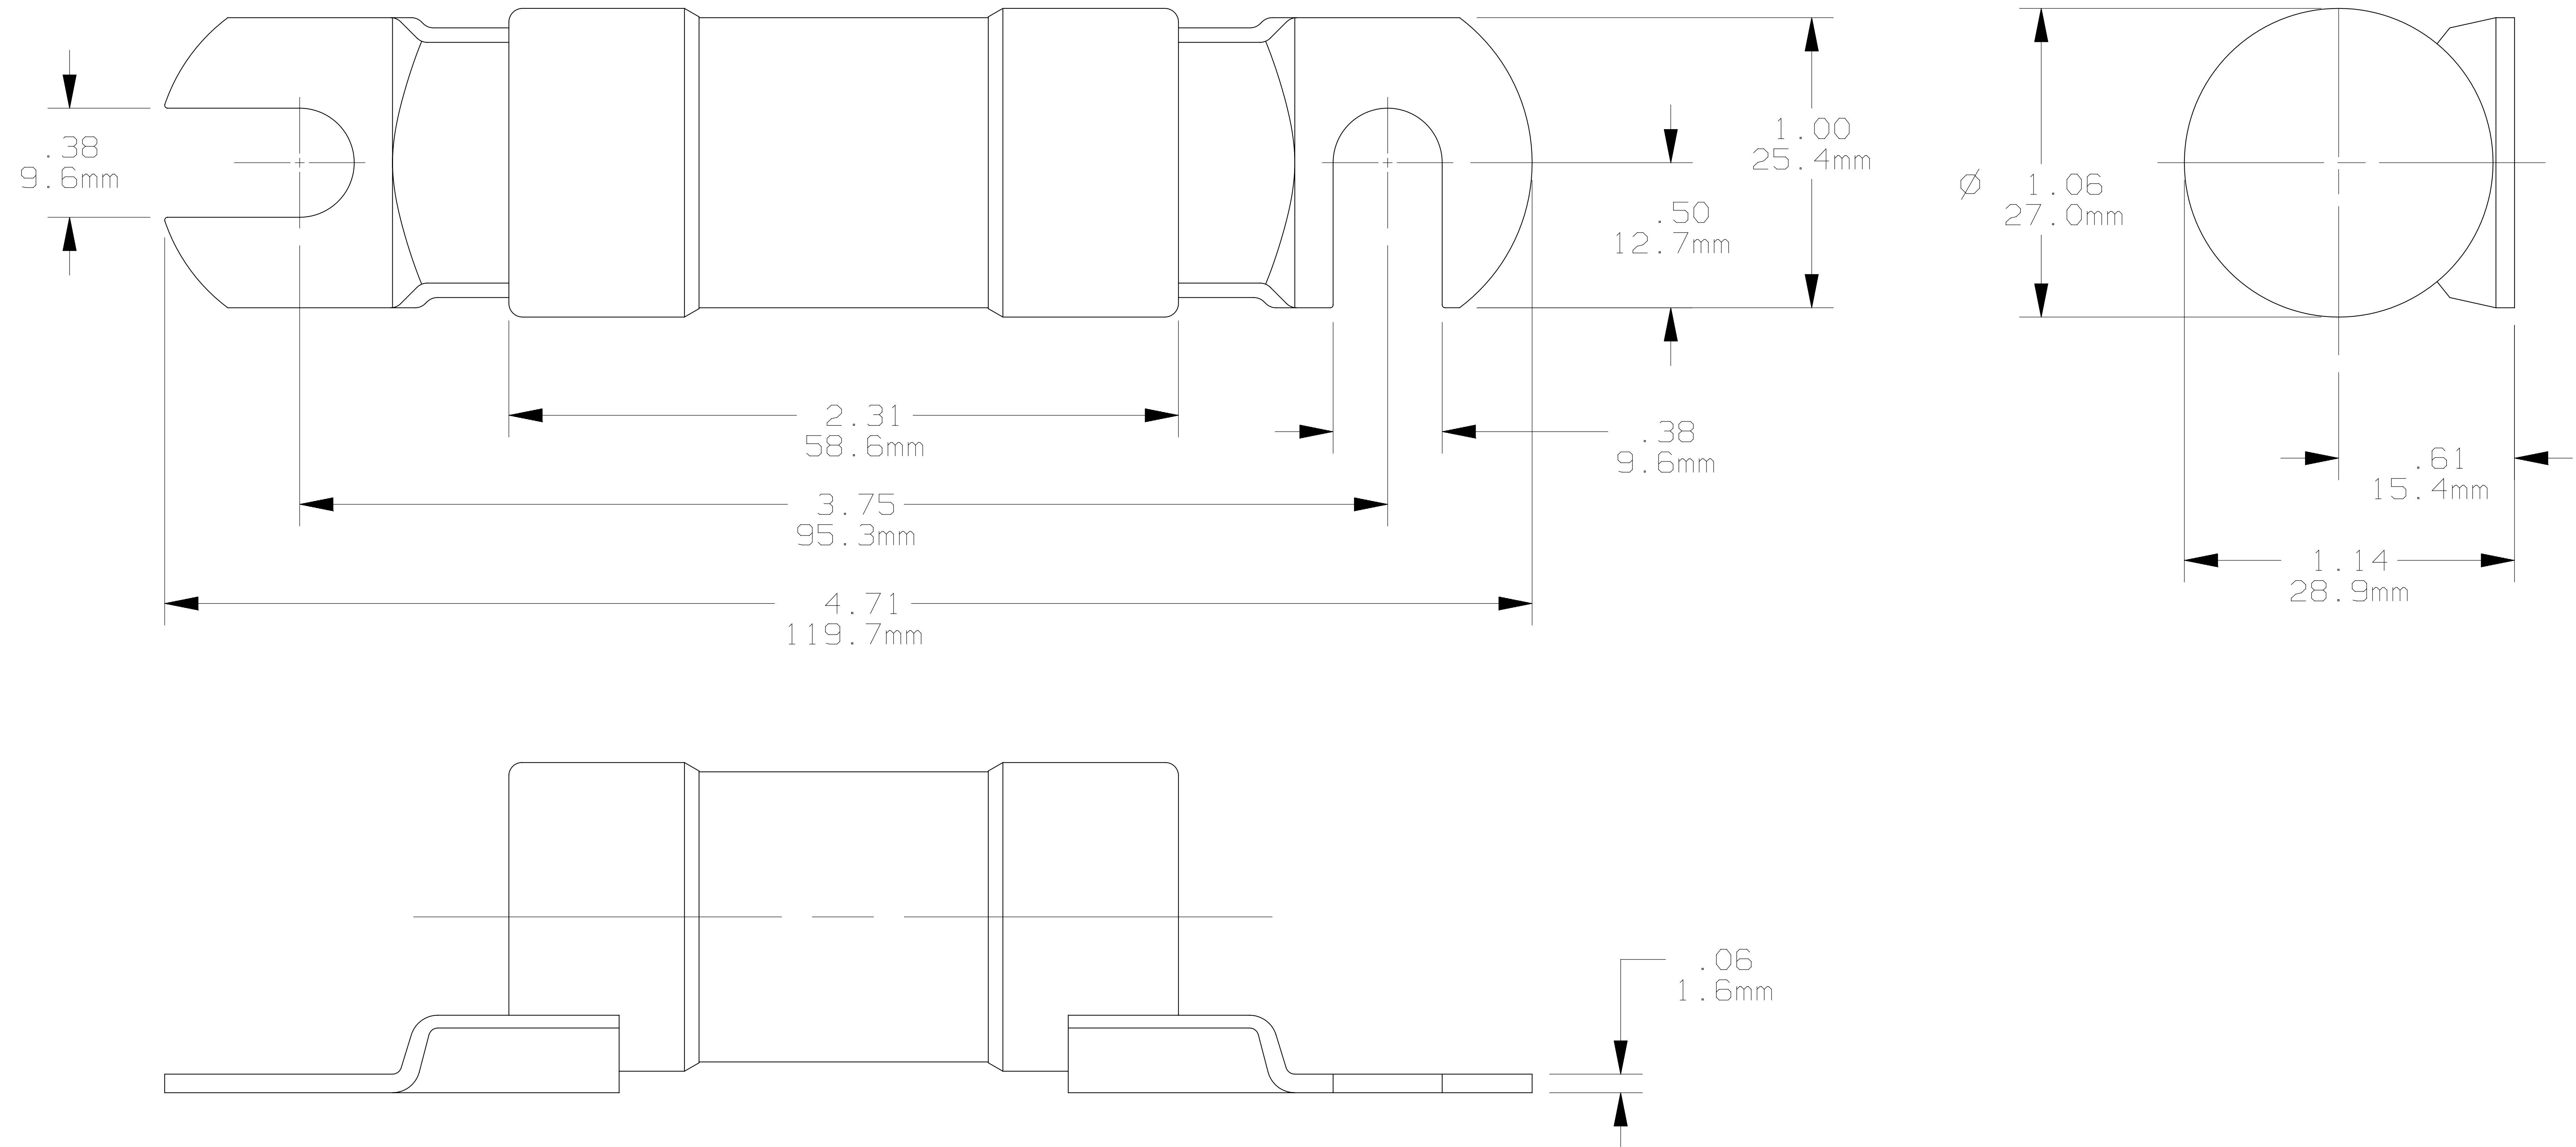

REV	DATE	ECO	DESCRIPTION	BY	CK	APP
B	3-13-08	NA	UPDATE OUTLINE FORMAT AND DIMENSIONS	LDB	NA	NA

MERSEN USA NEWBURYPORT-MA, LLC
 374 MERRIMAC STREET
 NEWBURYPORT, MA 01950

ACK(225-400)

OUTLINE DIMENSIONS
 NOT TO BE USED FOR PRODUCTION

PRODUCT MANAGER

DESIGN ENGINEER

FORK TRUCK FUSE

SIGN:

SIGN:

225-400A

125V

DATE: