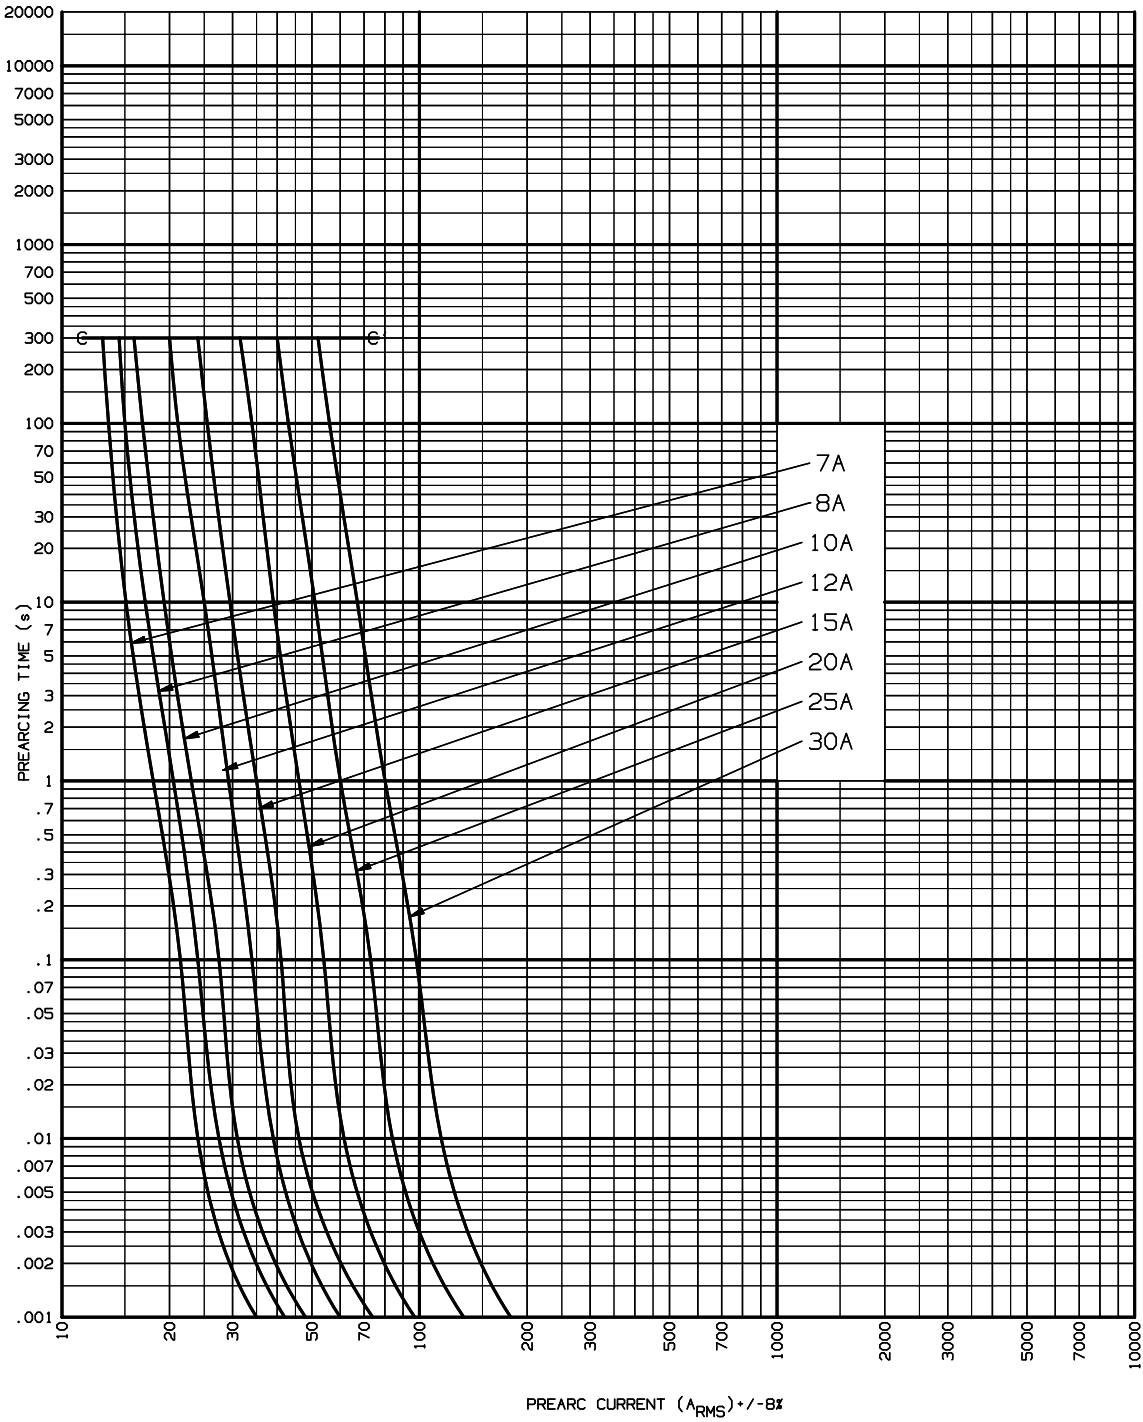

Semiconductor FUSE

CAT. No. A15QS(AMP RATING)-2  
7 - 30 AMPS 150VAC

MELTING TIME - CURRENT CURVE

FERRAZ SHAWMUT  
NEWBURYPORT, MA 01950

720372

CONTROL NO. : 203

REV. :-

10/2/01