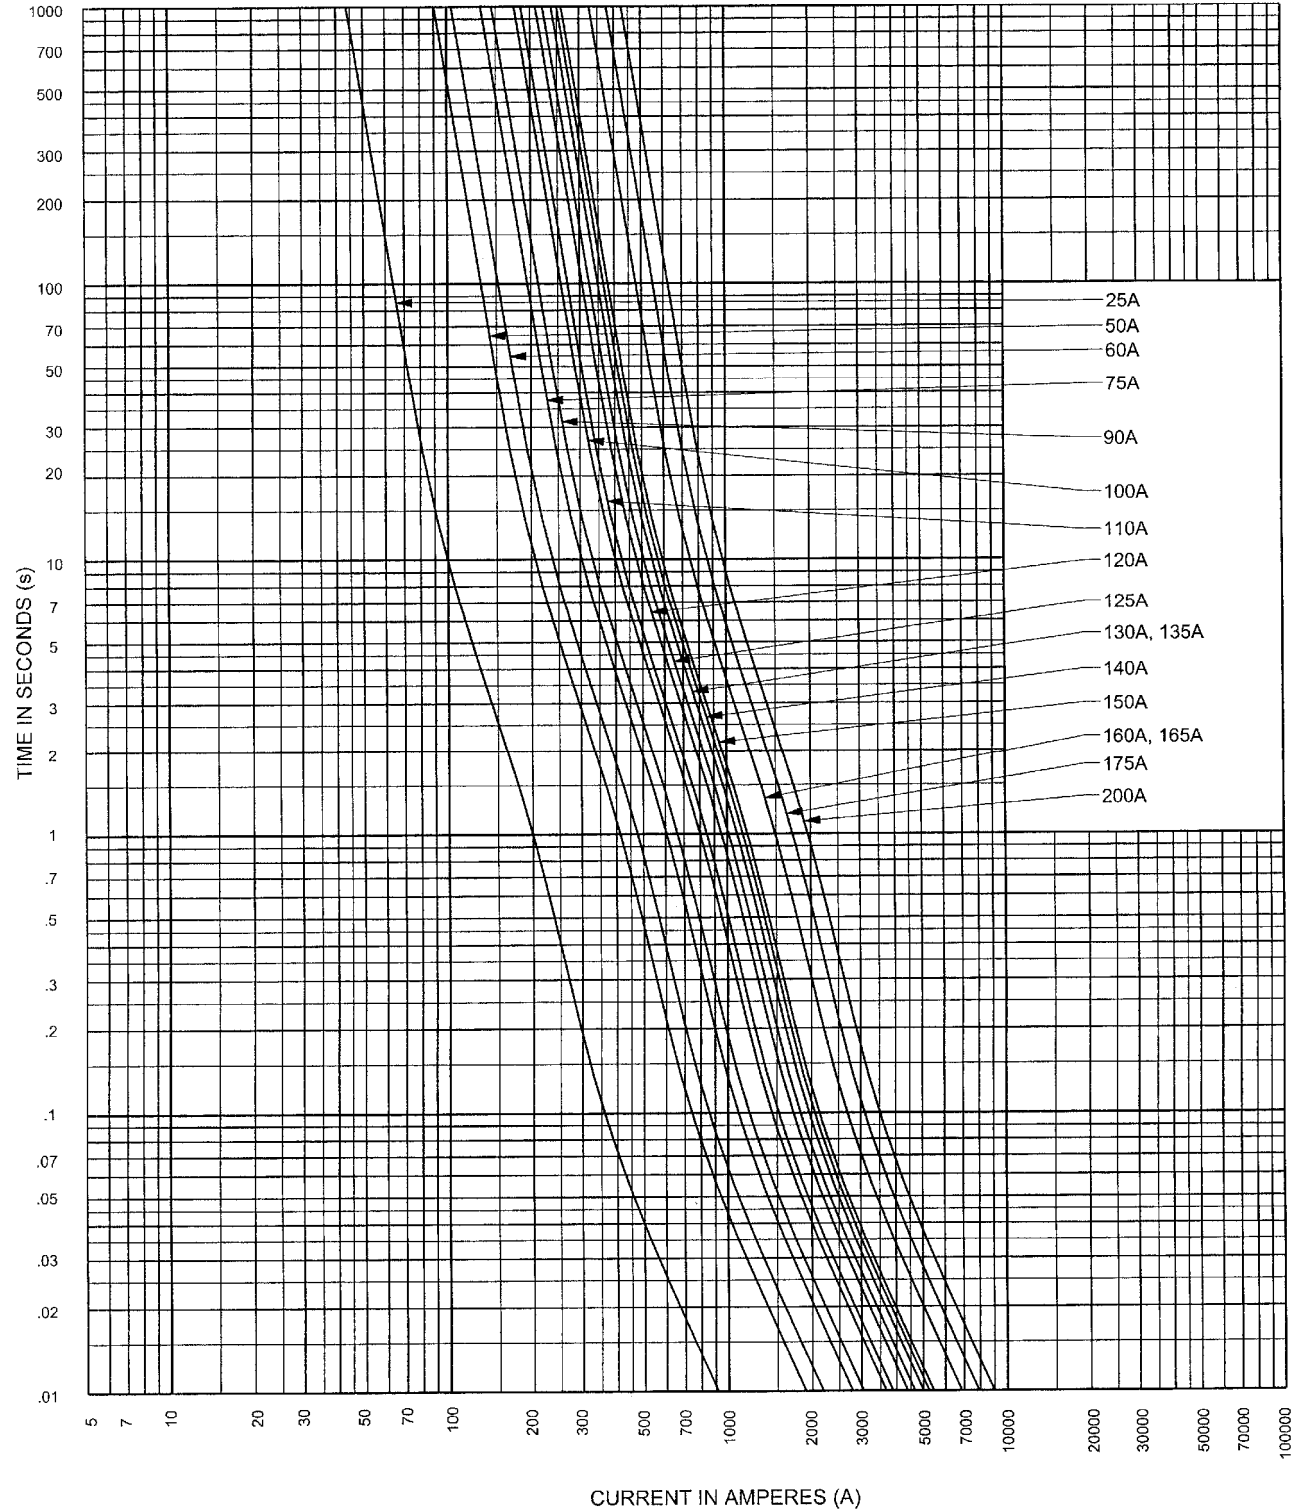

MEDIUM VOLTAGE CAPACITOR FUSE

**CAT. NO. A150C(25-200)-20, -50**

25-200A 1.5kV

**TOTAL CLEARING TIME CURRENT DATA**

FERRAZ SHAWMUT  
NEWBURYPORT, MA 01950

720561

CONTROL NO.: 828  
REV.: A  
FOLDER NO.: 47  
DATE: 9-14-05