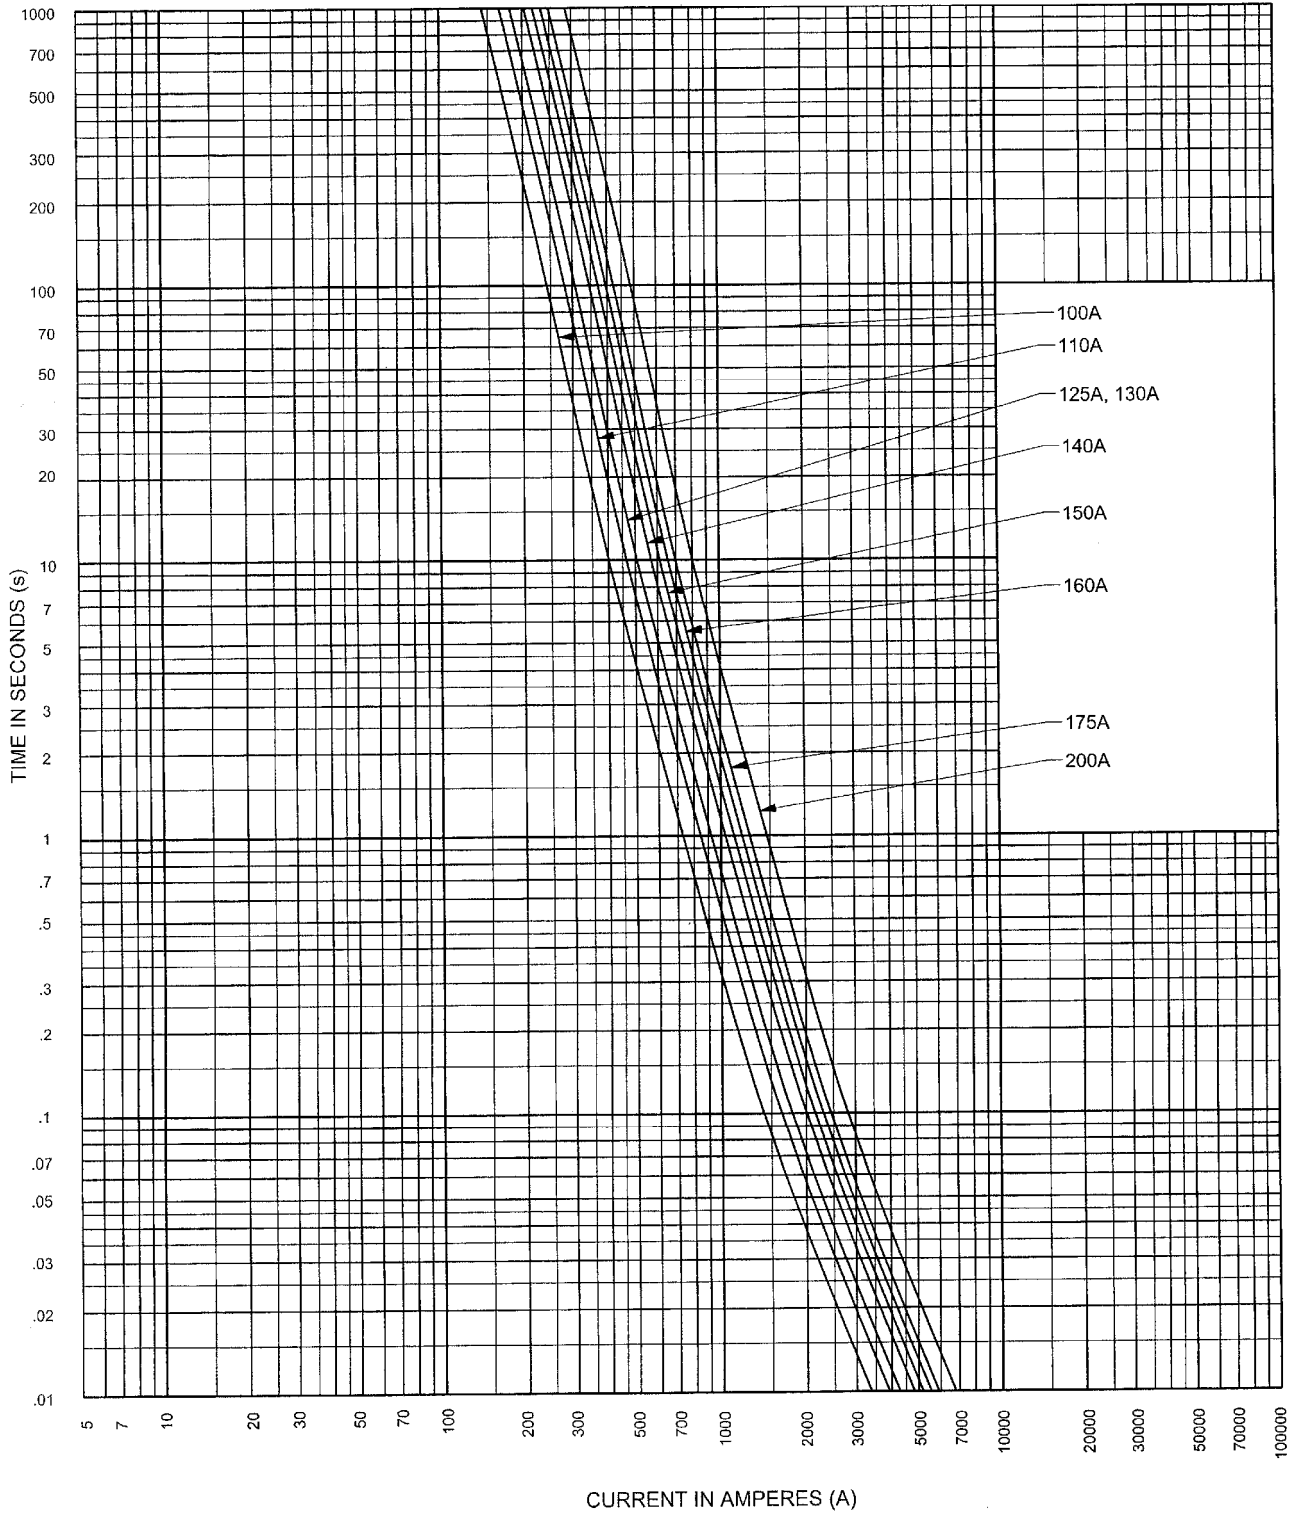

MEDIUM VOLTAGE CAPACITOR FUSE

CAT. NO. A150C(100-200)-40

100-200A 1.5kV

TOTAL CLEARING TIME CURRENT DATA

FERRAZ SHAWMUT
NEWBURYPORT, MA 01950

720571

CONTROL NO.: 829
REV.: A
FOLDER NO.: 47
DATE: 9-14-05