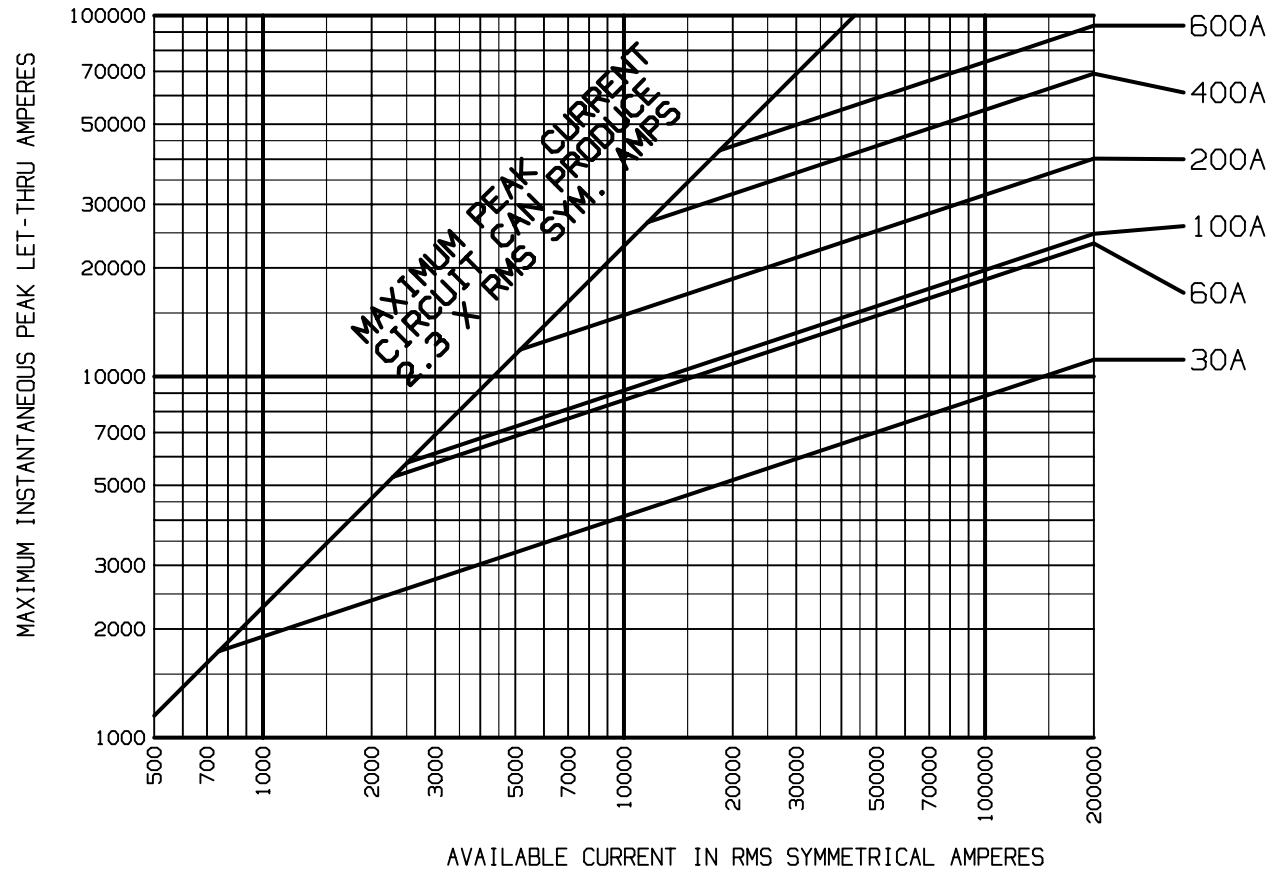

TRIONIC, CLASS RK5 TIME DELAY FUSE
PEAK LET THRU CURRENT DATA
30-600 AMPS 250 VOLTS
CAT. NO. TR(AMP RATING)R(ID)
MERSEN USA NEWBURYPORT-MA, LLC
NEWBURYPORT, MA 01950

7669

CONTROL NO.: 1259
REV.: G
FOLDER NO.: 38
DATE: 12-30-09