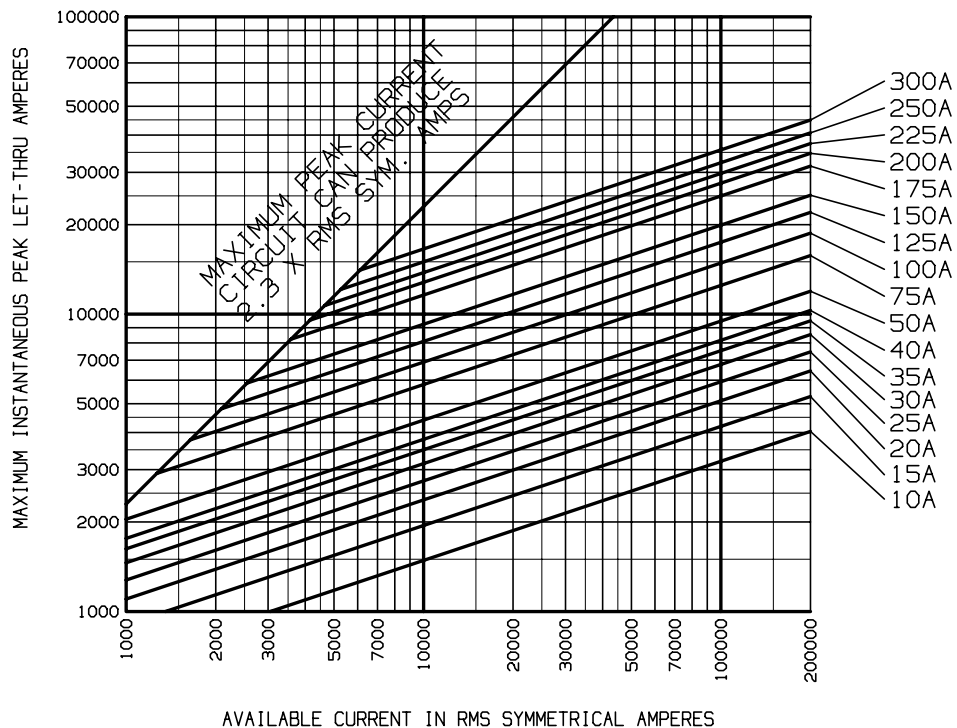

AMP TRAP CAPACITOR FUSE

A60C(AMP RATING)-121
10-300A 600VAC

A60C(AMP RATING)-121TI
25-300A 600VAC

PEAK LET-THRU DATA

FERRAZ SHAWMUT
NEWBURYPORT, MA 01950

24144

CONTROL NO: 603
REV. E
FOLDER NO.: 20
10/4/04