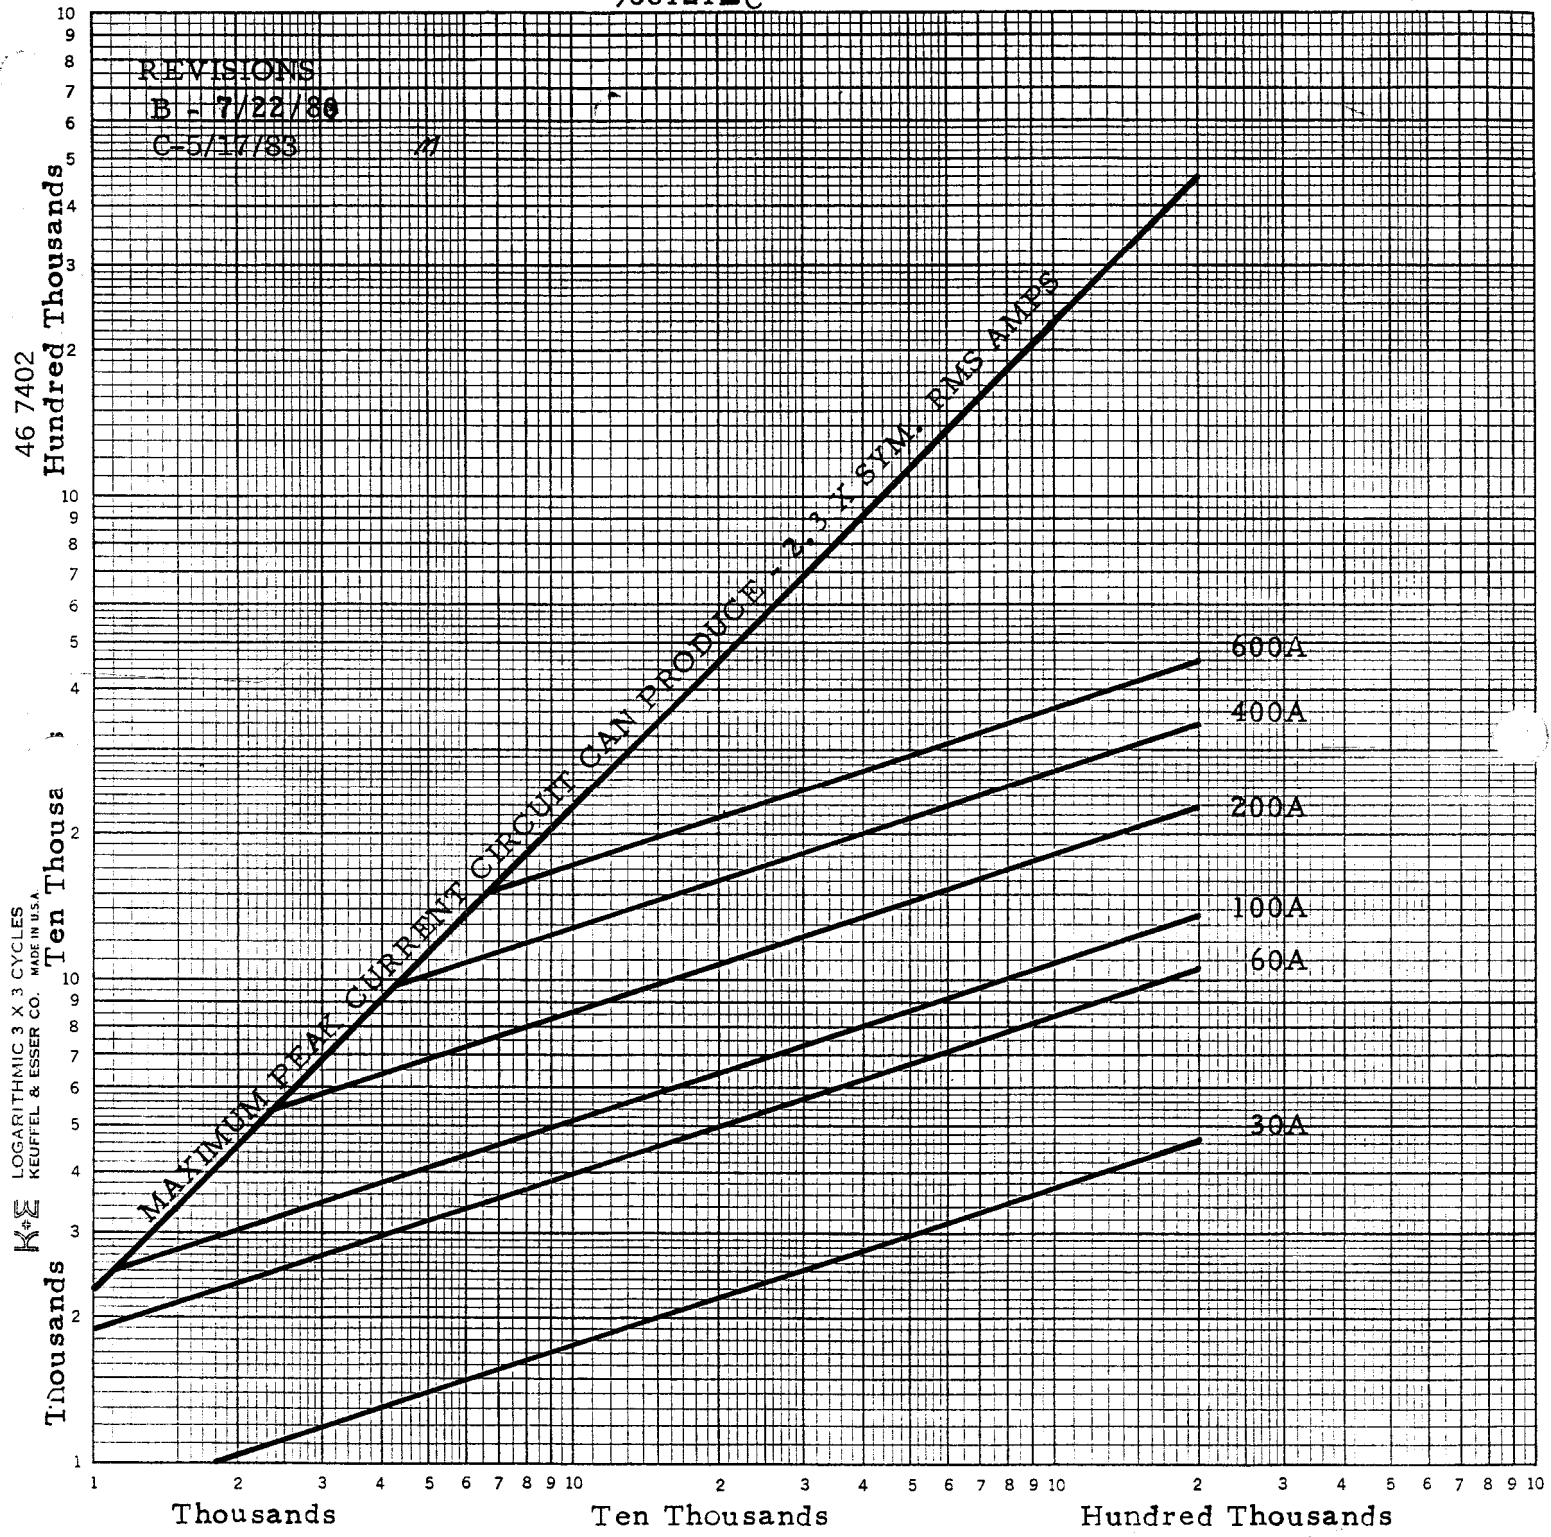

PEAK LET-THRU CURRENT CHARACTERISTICS
 CLASS RK-1 AMP-TRAP FUSE
 250 VOLT
 CAT. NO. A2K (AMP RATING) R

coded

GOULD INC. / ELECTRIC FUSE DIV.
 NEWBURYPORT, MA 01950

968121C

AVAILABLE CURRENT IN RMS SYMMETRICAL AMPERES

LOGARITHMIC 3 X 3 CYCLES
 KEUFFEL & ESSER CO. MADE IN U.S.A.

46 7402