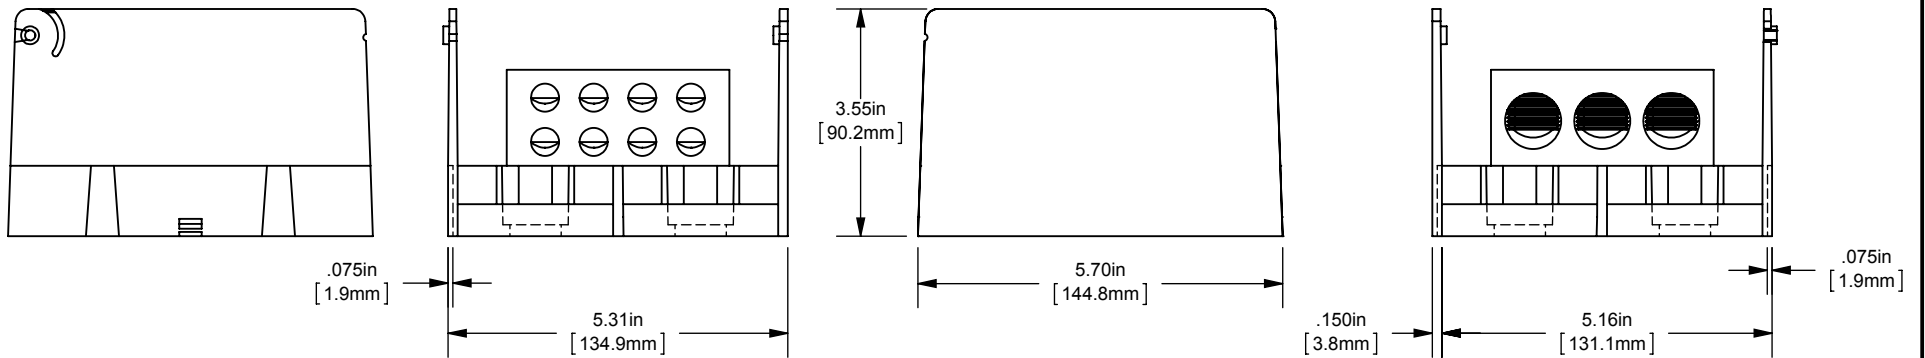

REV.	DATE	ECO	DESCRIPTION	BY	CK	APP
-	9/18/2013	N/A	INITIAL RELEASE	GDR	N/A	N/A

DIMENSIONS IN [ ] ARE MILLIMETERS

MERSEN USA NEWBURYPORT-MA, LLC
374 MERRIMAC STREET
NEWBURYPORT, MA 01950

MPDB900061

PDB ALUMINUM LARGE DOUBLE WIDE

(3) 500-4 X (8) 2/0-14

OUTLINE DIMENSIONS
NOT TO BE USED FOR PRODUCTION

702011

PRODUCT MANAGER

SIGN:

DATE:

DESIGN ENGINEER

SIGN:

DATE: (SEE ECO)