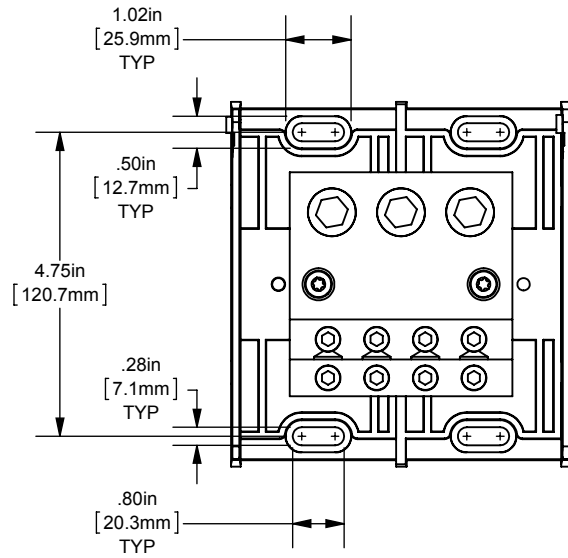

REV.	DATE	ECO	DESCRIPTION	BY	CK	APP
-	9/18/2013	N/A	INITIAL RELEASE	GDR	N/A	N/A

DIMENSIONS IN [ ] ARE MILLIMETERS

MERSEN USA NEWBURYPORT-MA, LLC
374 MERRIMAC STREET
NEWBURYPORT, MA 01950

MPDB900061

PDB ALUMINUM LARGE DOUBLE WIDE

(3) 500-4 X (8) 2/0-14

OUTLINE DIMENSIONS
NOT TO BE USED FOR PRODUCTION

702011

PRODUCT MANAGER

SIGN:

DATE:

DESIGN ENGINEER

SIGN:

DATE: (SEE ECO)