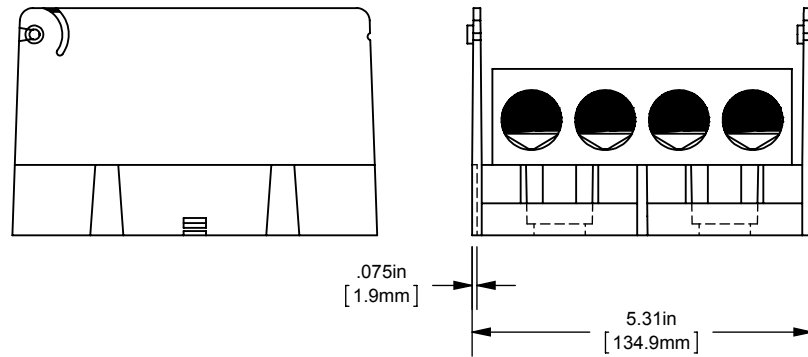

REV.	DATE	ECO	DESCRIPTION	BY	CK	APP
-	9/18/2013	N/A	INITIAL RELEASE	GDR	N/A	N/A

DIMENSIONS IN [ ] ARE MILLIMETERS

MERSEN USA NEWBURYPORT-MA, LLC
374 MERRIMAC STREET
NEWBURYPORT, MA 01950

MPDB69341

PDB ALUMINUM LARGE DOUBLE WIDE

(4) 600-2 X (4) 600-2

OUTLINE DIMENSIONS
NOT TO BE USED FOR PRODUCTION

702006

PRODUCT MANAGER

SIGN:

DATE:

DESIGN ENGINEER

SIGN:

DATE: (SEE ECO)