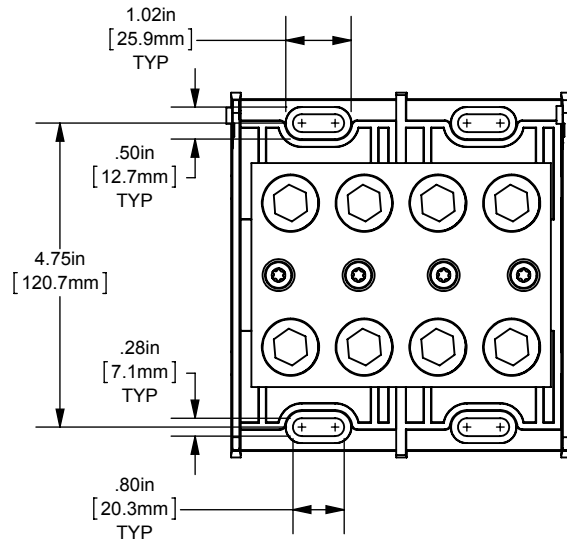

REV.	DATE	ECO	DESCRIPTION	BY	CK	APP
-	9/18/2013	N/A	INITIAL RELEASE	GDR	N/A	N/A

DIMENSIONS IN [ ] ARE MILLIMETERS

MERSEN USA NEWBURYPORT-MA, LLC
374 MERRIMAC STREET
NEWBURYPORT, MA 01950

MPDB69341

PDB ALUMINUM LARGE DOUBLE WIDE

(4) 600-2 X (4) 600-2

OUTLINE DIMENSIONS
NOT TO BE USED FOR PRODUCTION

702006

PRODUCT MANAGER

SIGN:

DATE:

DESIGN ENGINEER

SIGN:

DATE: (SEE ECO)