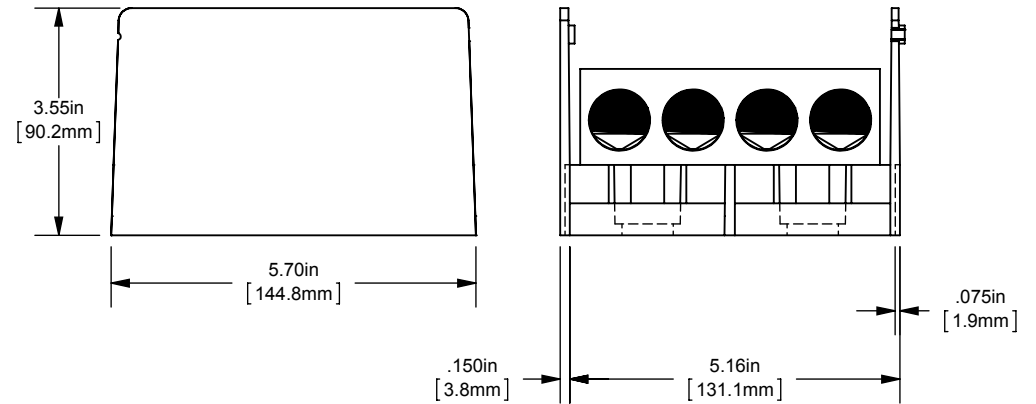

REV.	DATE	ECO	DESCRIPTION	BY	CK	APP
-	9/18/2013	N/A	INITIAL RELEASE	GDR	N/A	N/A

DIMENSIONS IN [ ] ARE MILLIMETERS

MERSEN USA NEWBURYPORT-MA, LLC
374 MERRIMAC STREET
NEWBURYPORT, MA 01950

MPDB69341

PDB ALUMINUM LARGE DOUBLE WIDE

(4) 600-2 X (4) 600-2

OUTLINE DIMENSIONS
NOT TO BE USED FOR PRODUCTION

702006

PRODUCT MANAGER

SIGN:

DATE:

DESIGN ENGINEER

SIGN:

DATE: (SEE ECO)